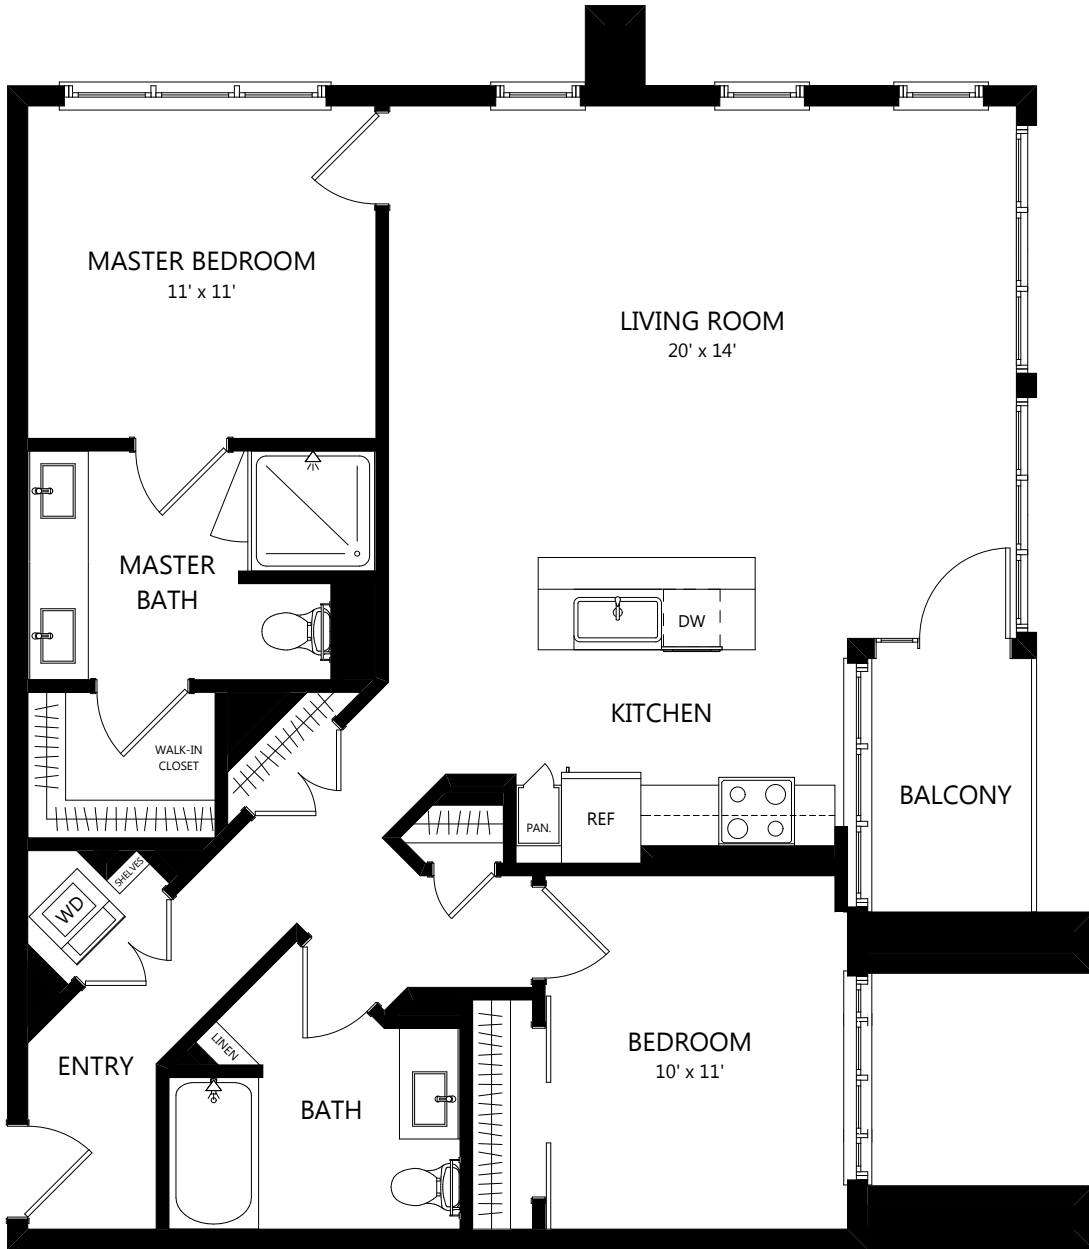

C-38a

2 Bed / 2 Bath

1186

SQ. FT.

	100 Park Plaza San Diego, CA 92101
	619-794-0120 www.livepark12.com

Floor plans are artist's rendering. All dimensions are approximate. Actual product and specifications may vary in dimension or detail. Not all features are available in every apartment. Prices and availability are subject to change. Please see a representative for details.