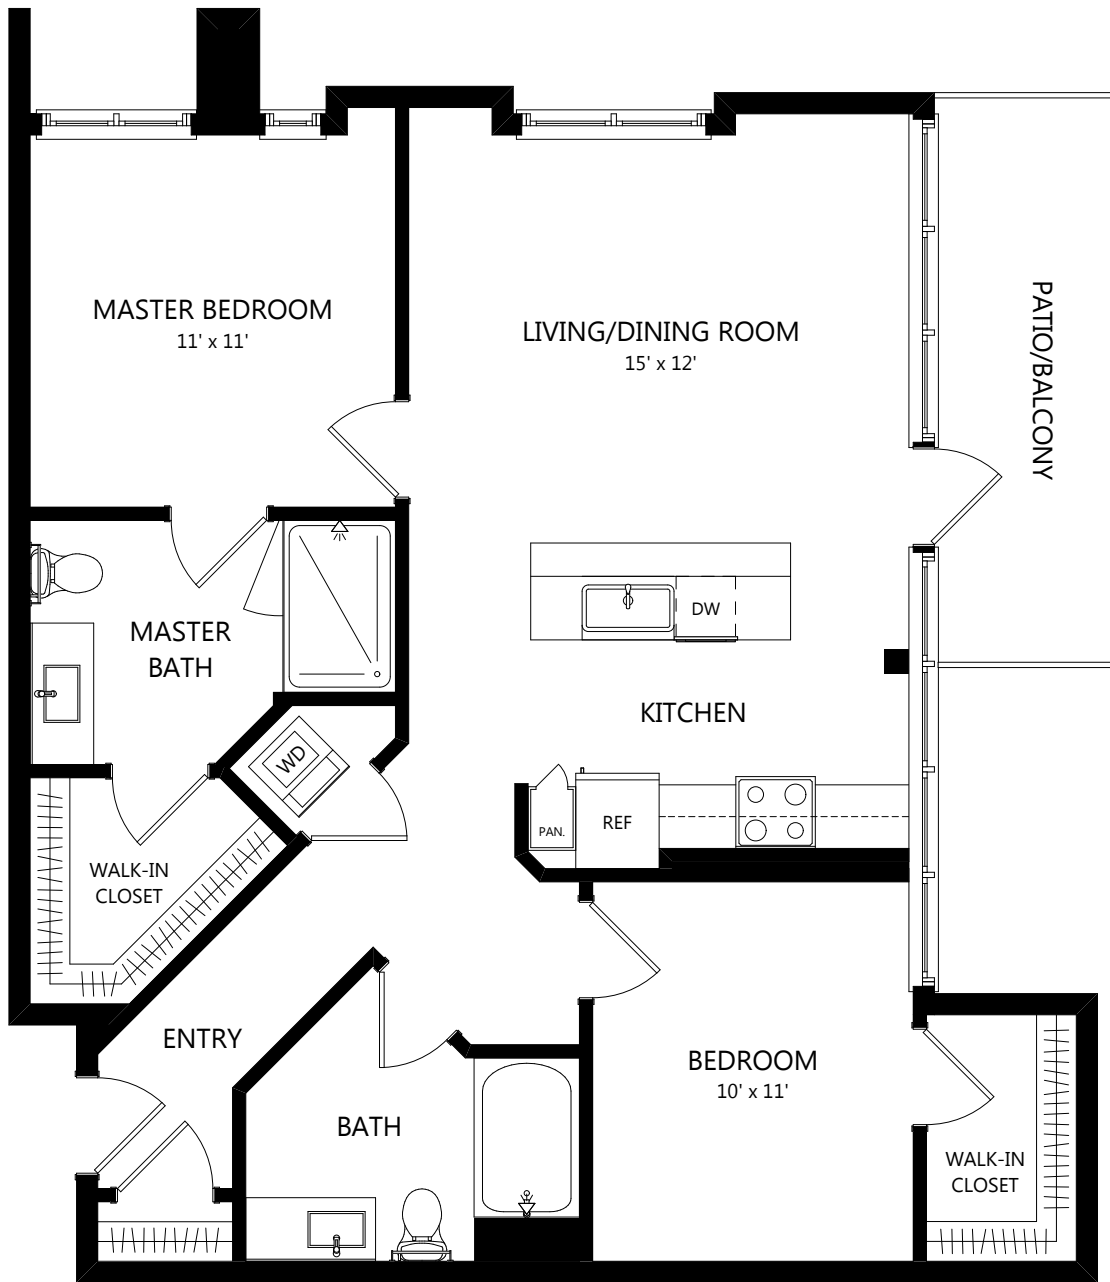

C-36

2 Bed / 2 Bath

1098
SQ. FT.

	100 Park Plaza San Diego, CA 92101
	619-794-0120 www.livepark12.com

Floor plans are artist's rendering. All dimensions are approximate. Actual product and specifications may vary in dimension or detail. Not all features are available in every apartment. Prices and availability are subject to change. Please see a representative for details.