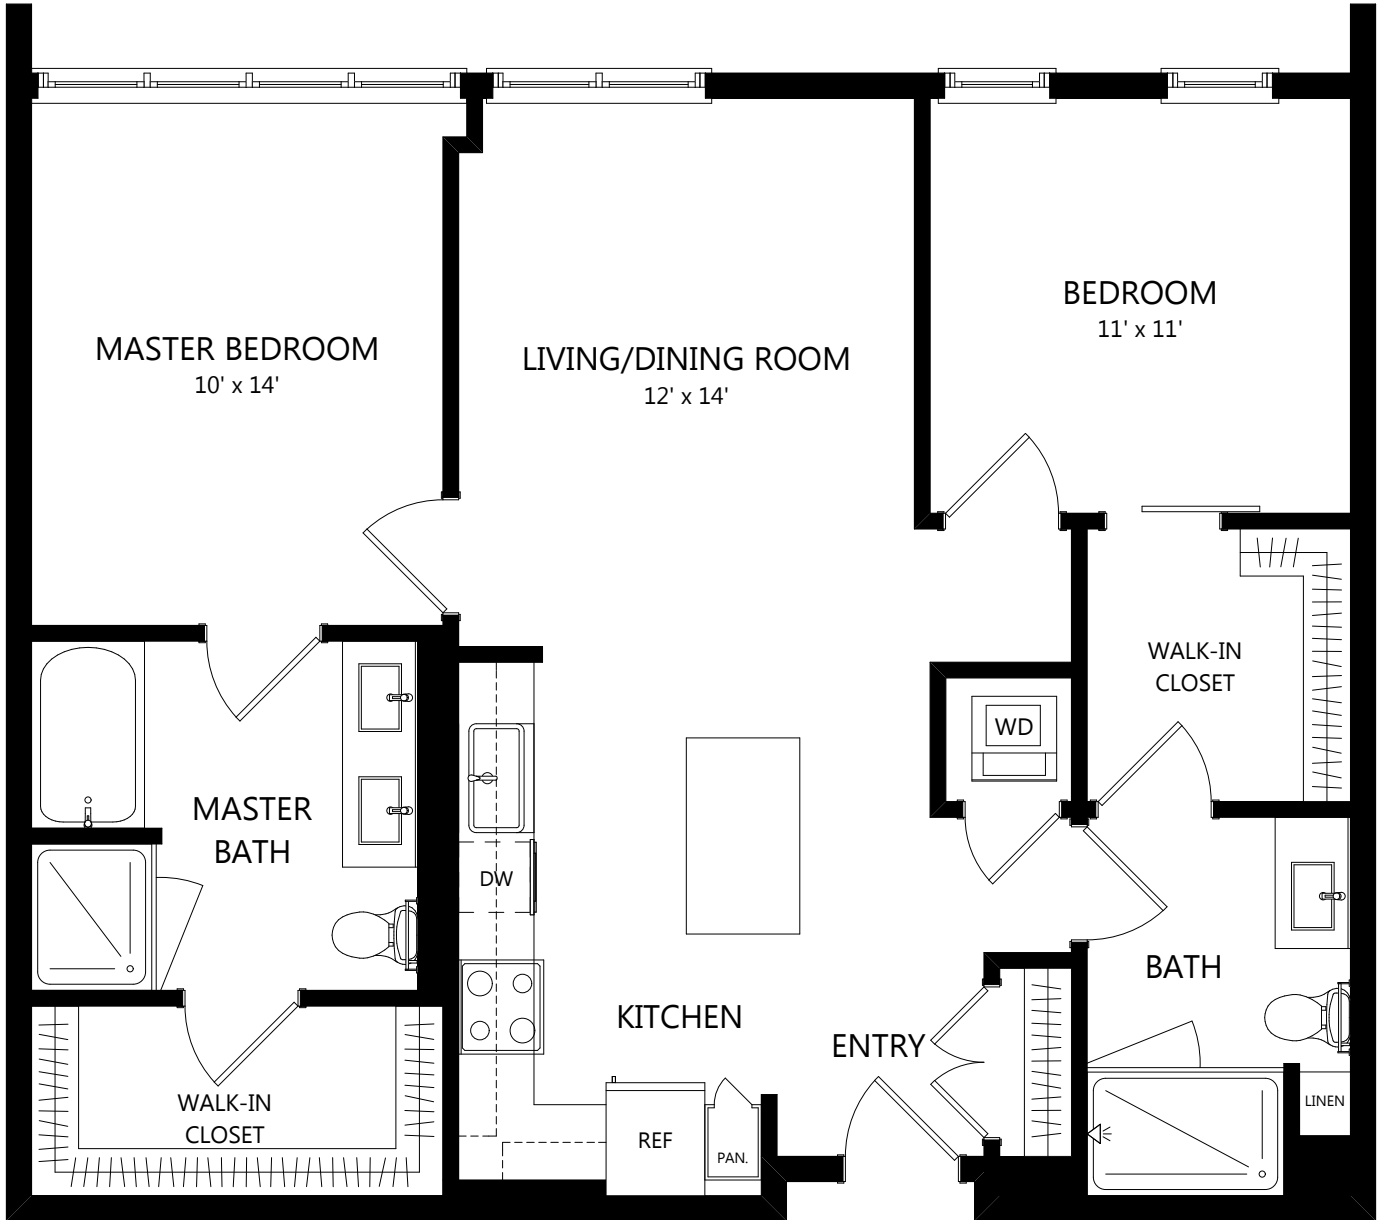

C-34

2 Bed / 2 Bath

1092
SQ. FT.

	100 Park Plaza San Diego, CA 92101
	619-794-0120 www.livepark12.com

Floor plans are artist's rendering. All dimensions are approximate. Actual product and specifications may vary in dimension or detail. Not all features are available in every apartment. Prices and availability are subject to change. Please see a representative for details.