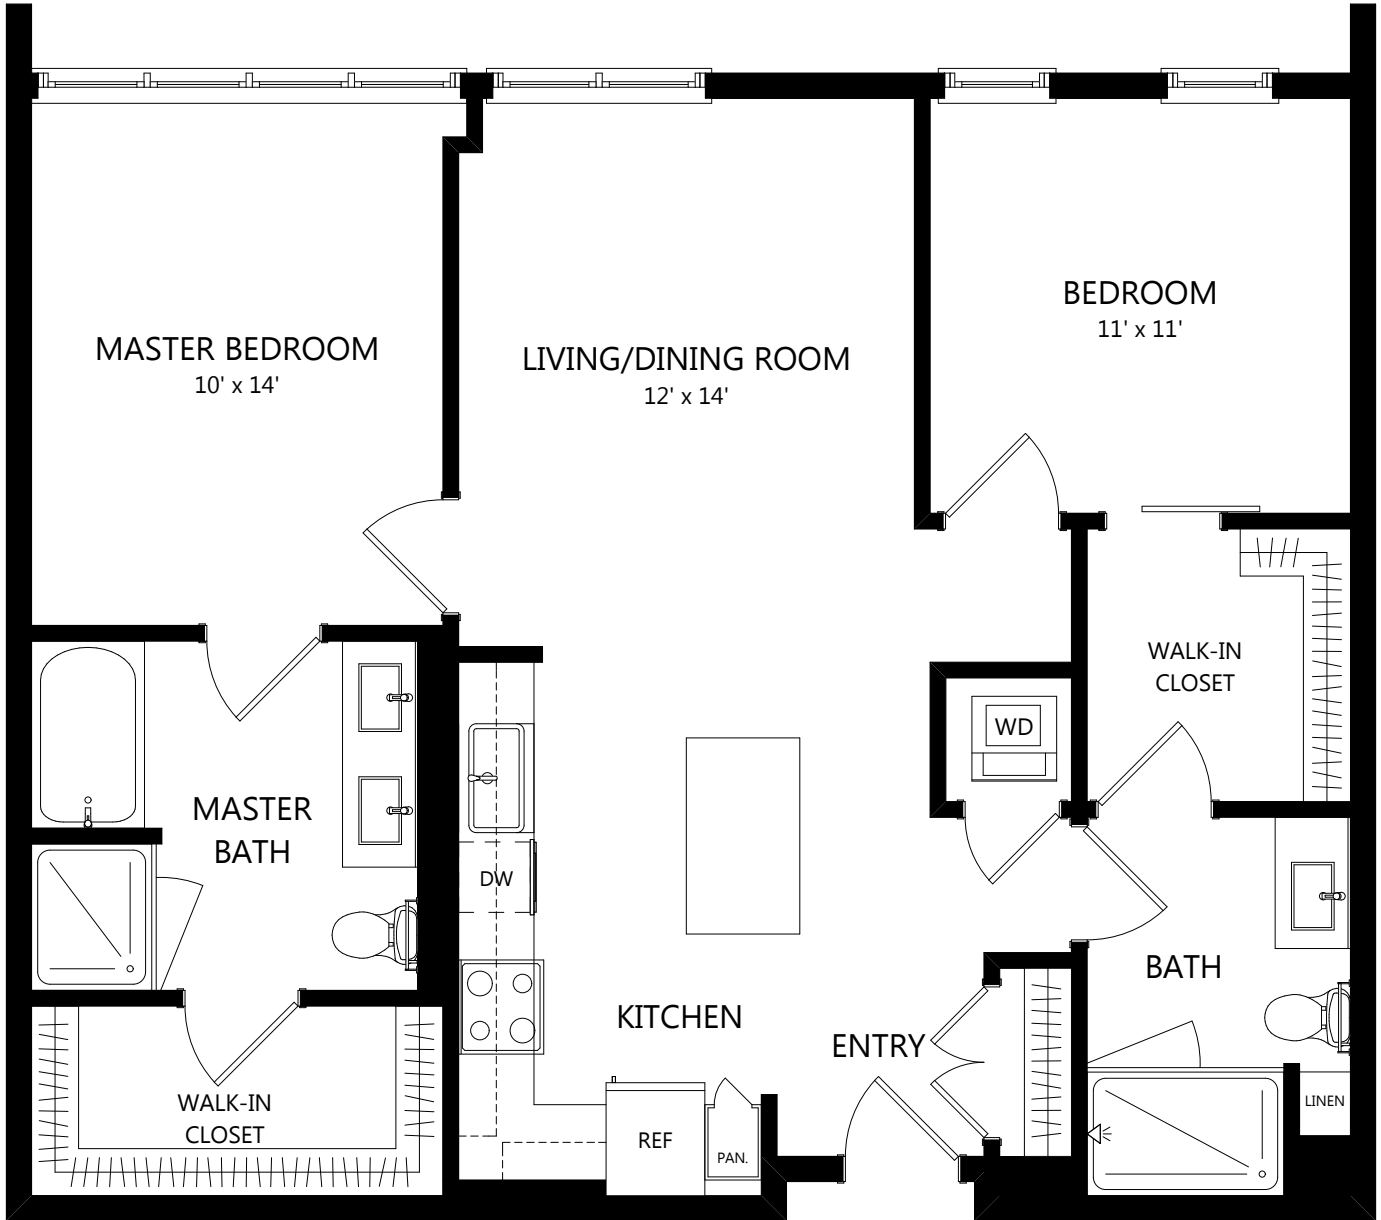

# C-34

2 Bed / 2 Bath

1092  
SQ. FT.

	100 Park Plaza   San Diego, CA 92101
	619-794-0120   <a href="http://www.livepark12.com">www.livepark12.com</a>

*Floor plans are artist's rendering. All dimensions are approximate. Actual product and specifications may vary in dimension or detail. Not all features are available in every apartment. Prices and availability are subject to change. Please see a representative for details.*