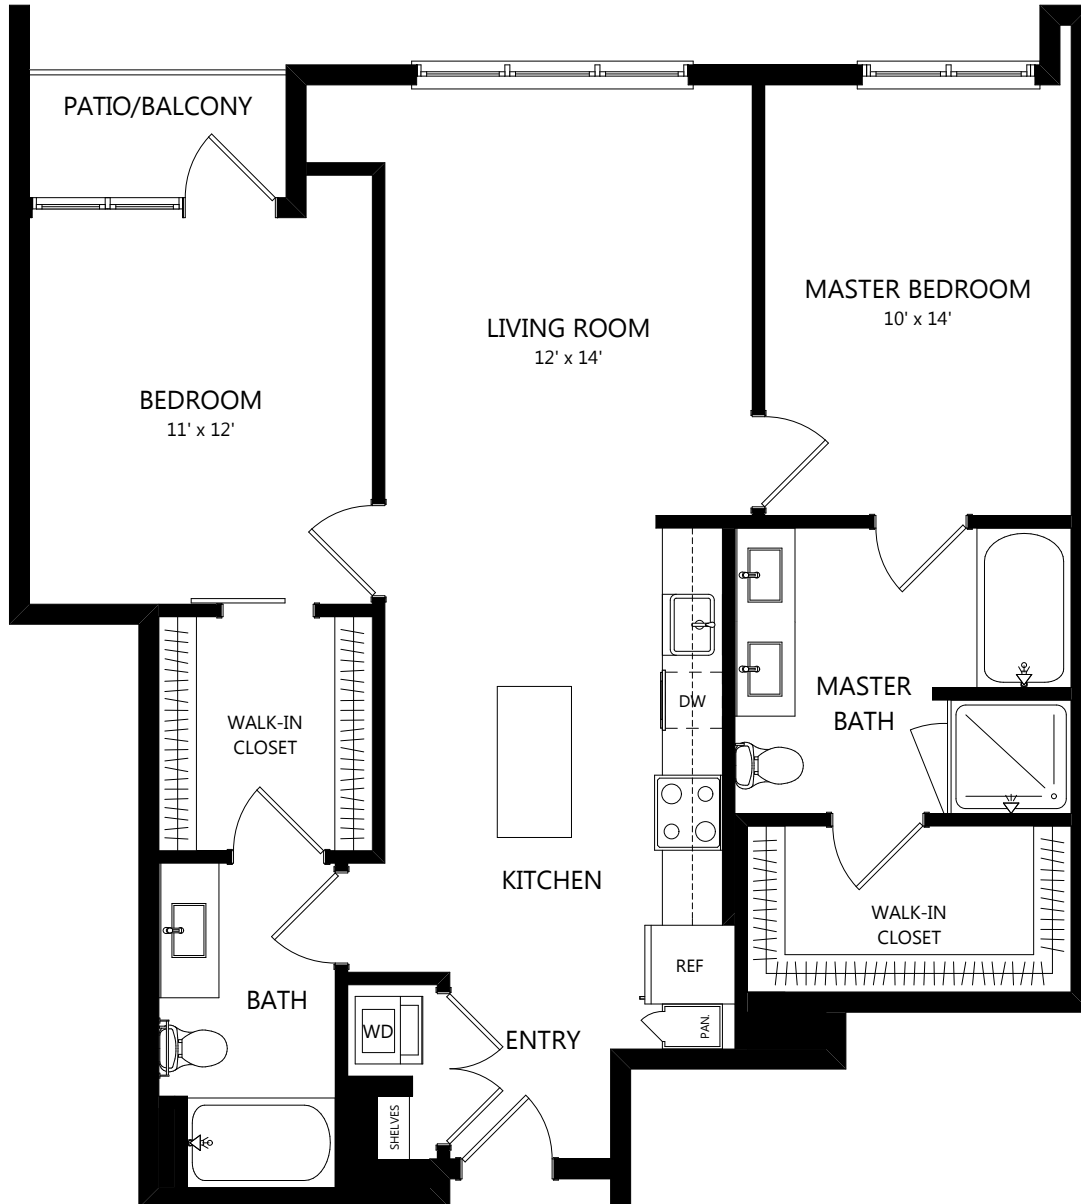

# C-33

2 Bed / 2 Bath

1139  
SQ. FT.

**PARK**  
**12**  
THE COLLECTION

100 Park Plaza | San Diego, CA 92101

619-794-0120 | [www.livepark12.com](http://www.livepark12.com)

*Floor plans are artist's rendering. All dimensions are approximate. Actual product and specifications may vary in dimension or detail. Not all features are available in every apartment. Prices and availability are subject to change. Please see a representative for details.*