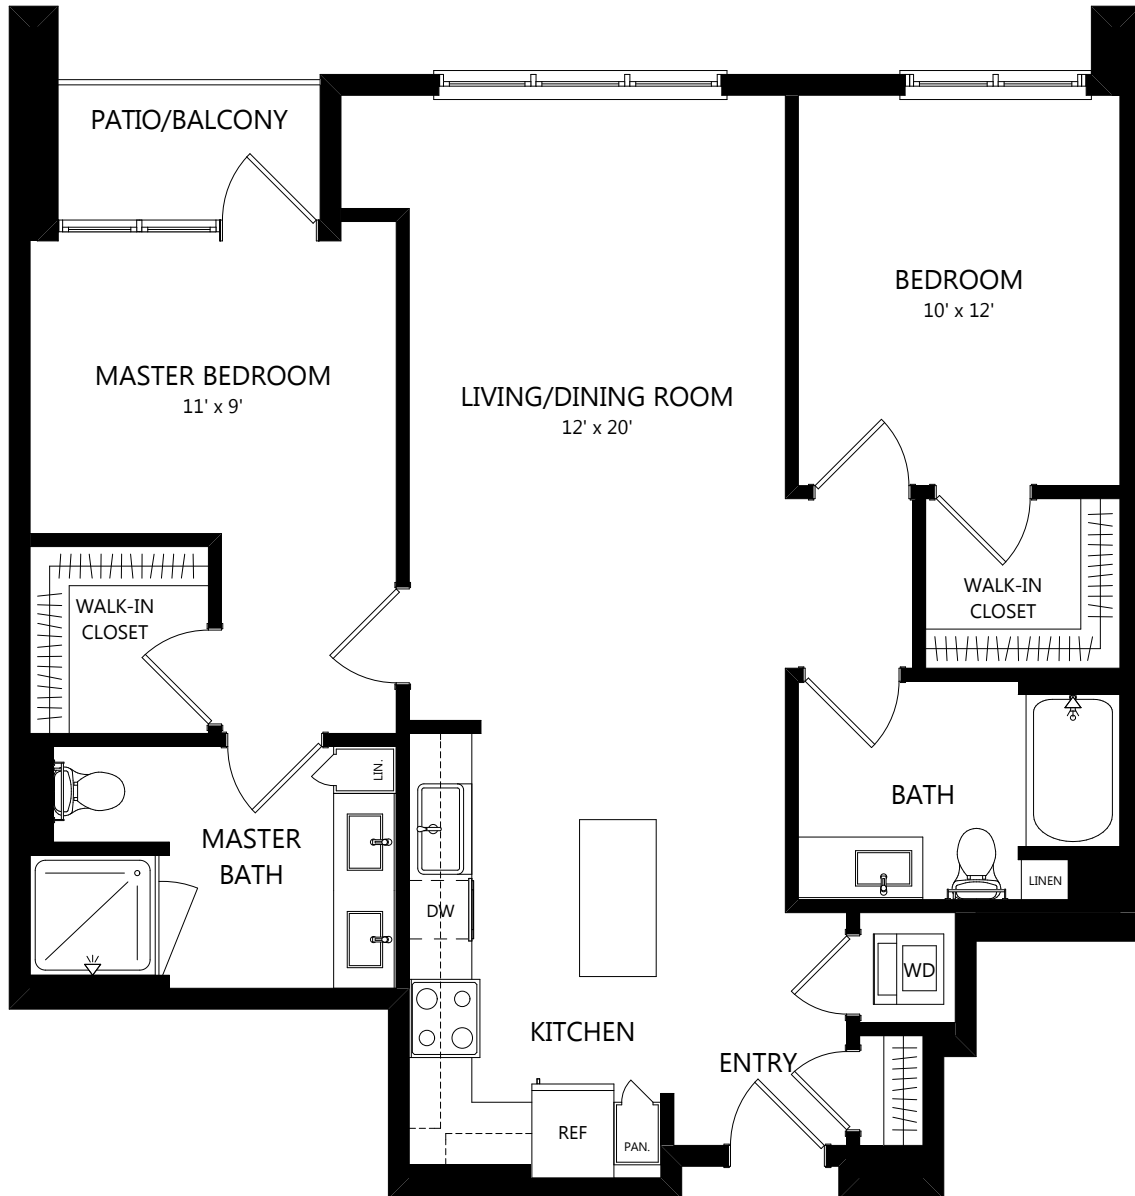

C-32

2 Bed / 2 Bath

1120

SQ. FT.

	100 Park Plaza San Diego, CA 92101
	619-794-0120 www.livepark12.com

Floor plans are artist's rendering. All dimensions are approximate. Actual product and specifications may vary in dimension or detail. Not all features are available in every apartment. Prices and availability are subject to change. Please see a representative for details.