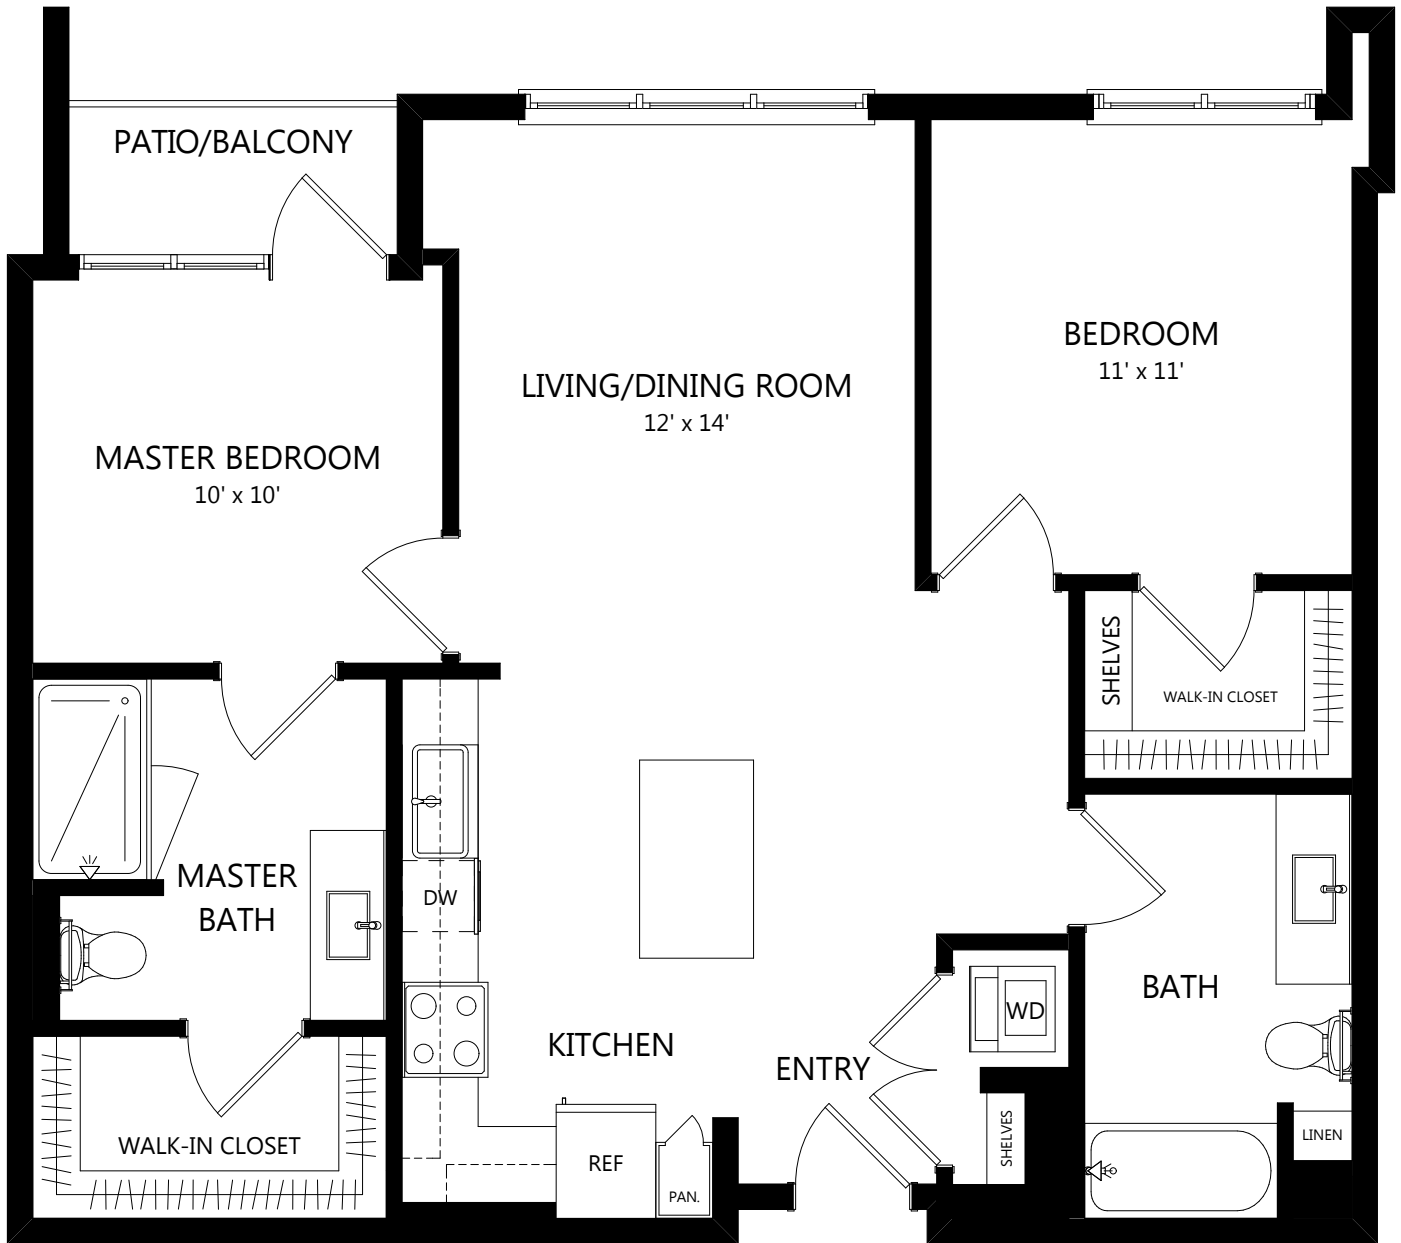

# C-31

2 Bed / 2 Bath

1043  
SQ. FT.

	100 Park Plaza   San Diego, CA 92101
	619-794-0120   <a href="http://www.livepark12.com">www.livepark12.com</a>

*Floor plans are artist's rendering. All dimensions are approximate. Actual product and specifications may vary in dimension or detail. Not all features are available in every apartment. Prices and availability are subject to change. Please see a representative for details.*