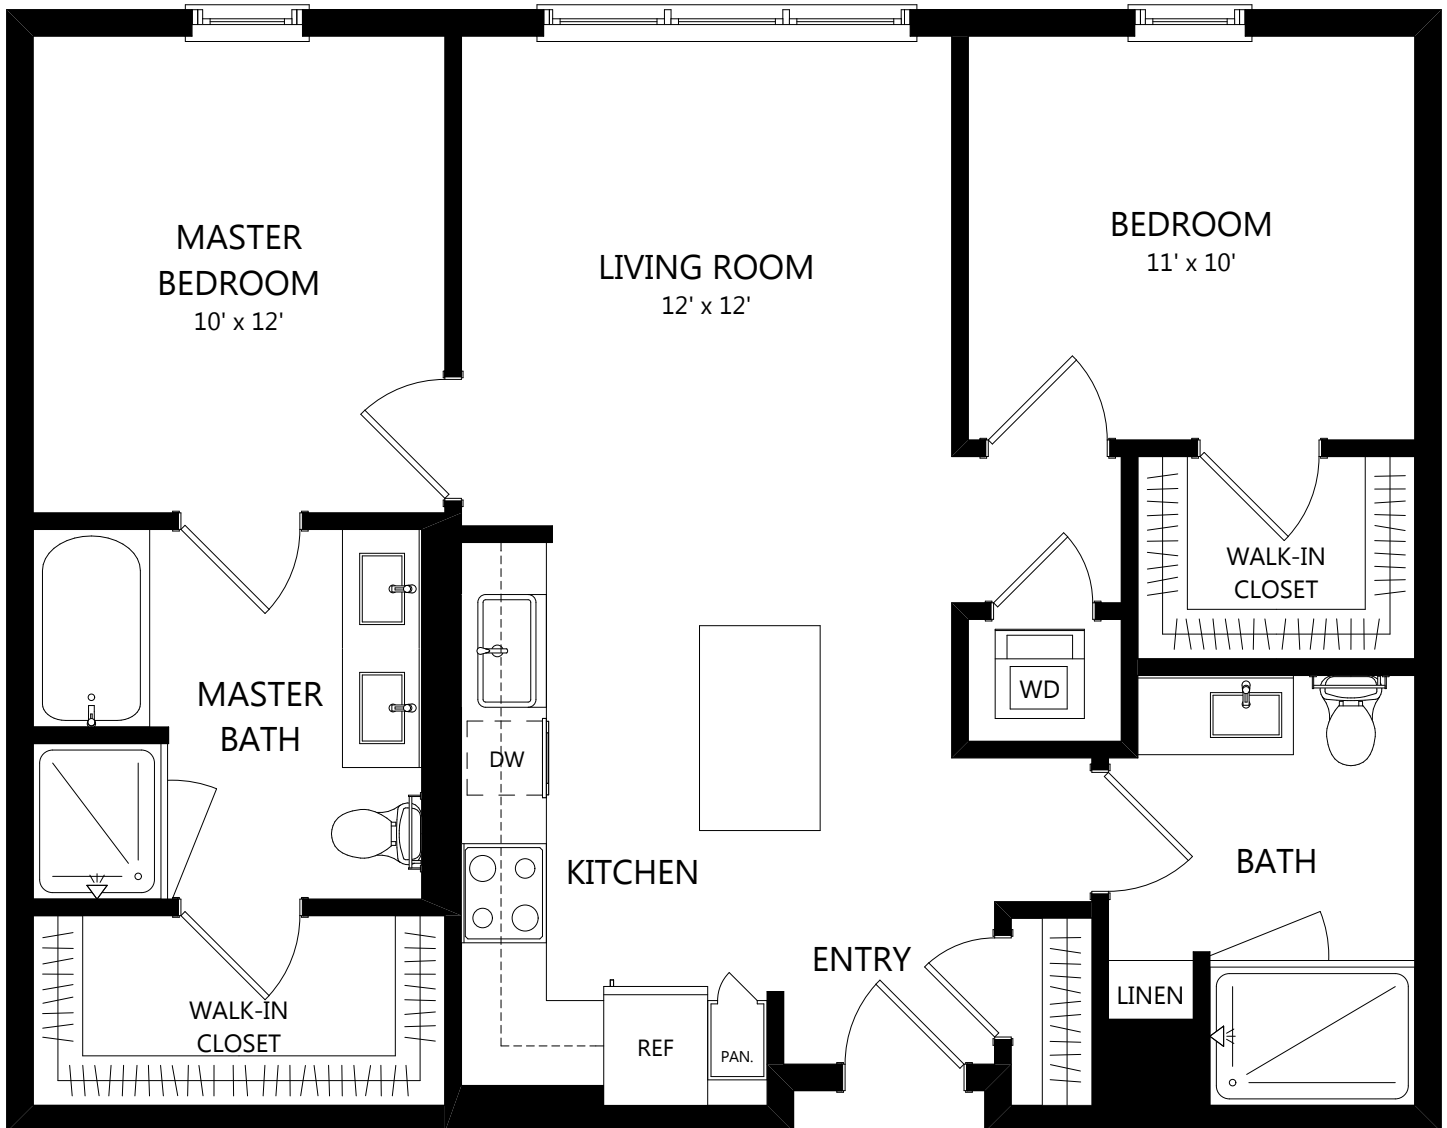

C-14

2 Bed / 2 Bath

1017
SQ. FT.

	100 Park Plaza San Diego, CA 92101
	619-794-0120 www.livepark12.com

Floor plans are artist's rendering. All dimensions are approximate. Actual product and specifications may vary in dimension or detail. Not all features are available in every apartment. Prices and availability are subject to change. Please see a representative for details.