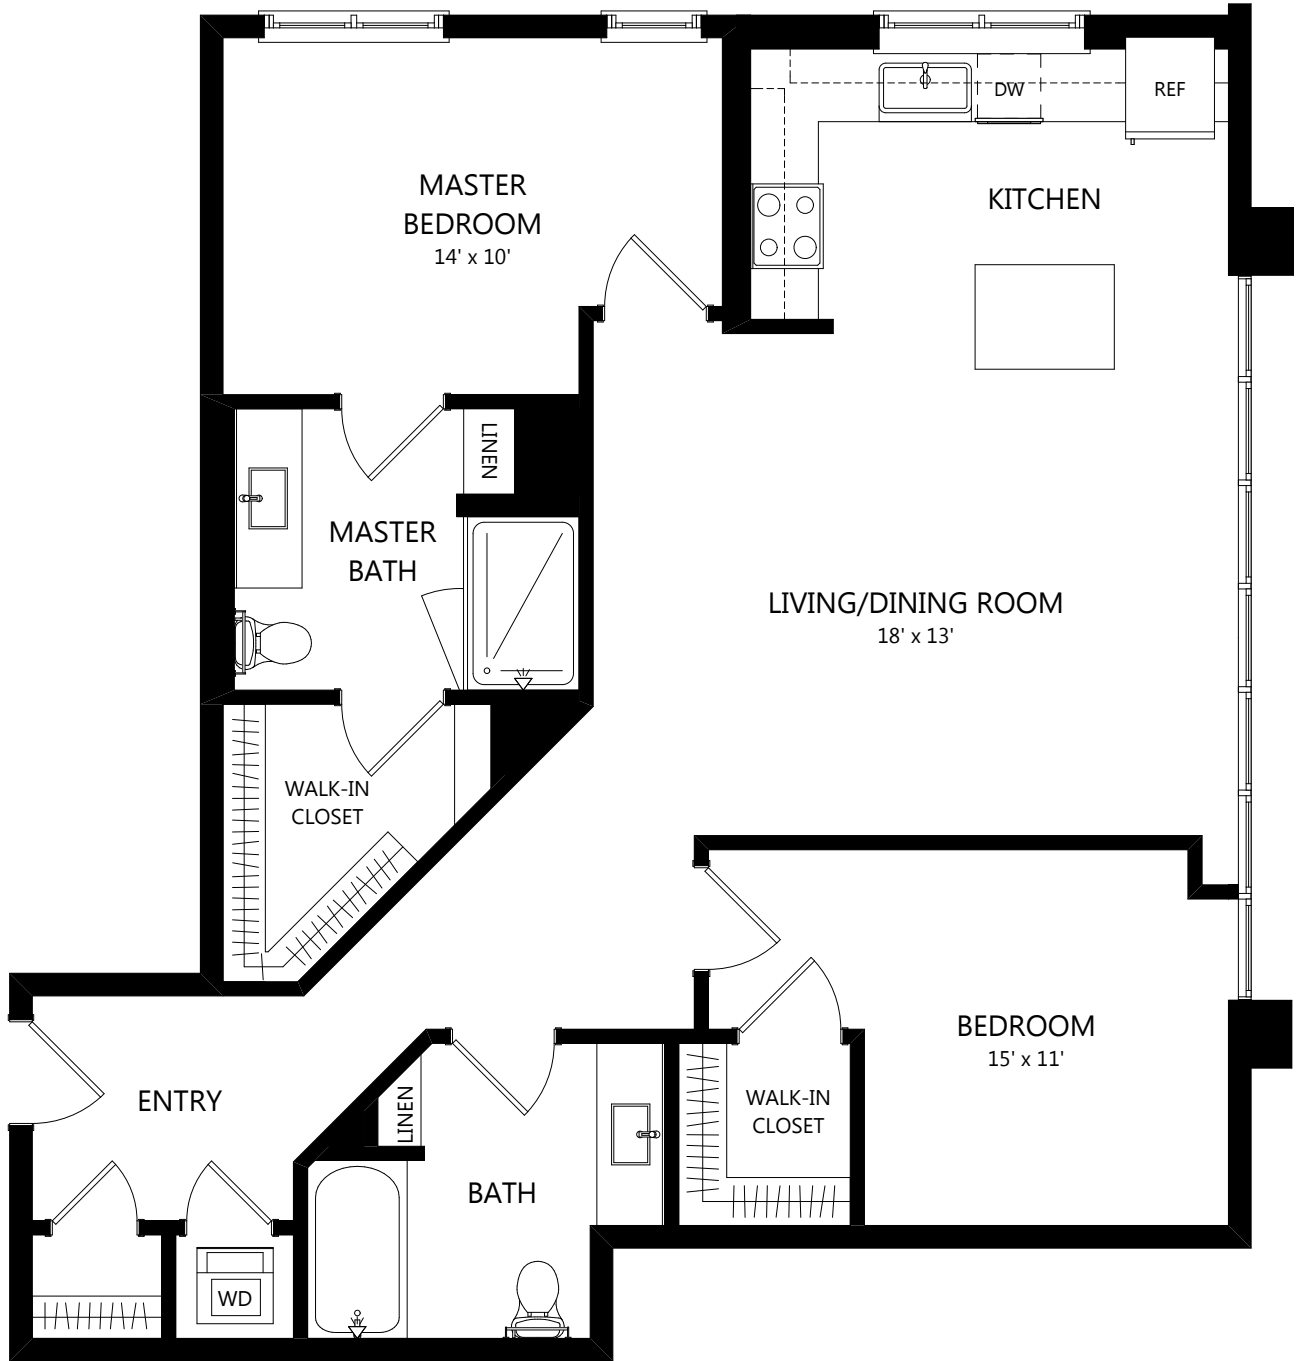

# C-12

2 Bed / 2 Bath

# 1180

SQ. FT.

	100 Park Plaza   San Diego, CA 92101
	619-794-0120   <a href="http://www.livepark12.com">www.livepark12.com</a>

*Floor plans are artist's rendering. All dimensions are approximate. Actual product and specifications may vary in dimension or detail. Not all features are available in every apartment. Prices and availability are subject to change. Please see a representative for details.*