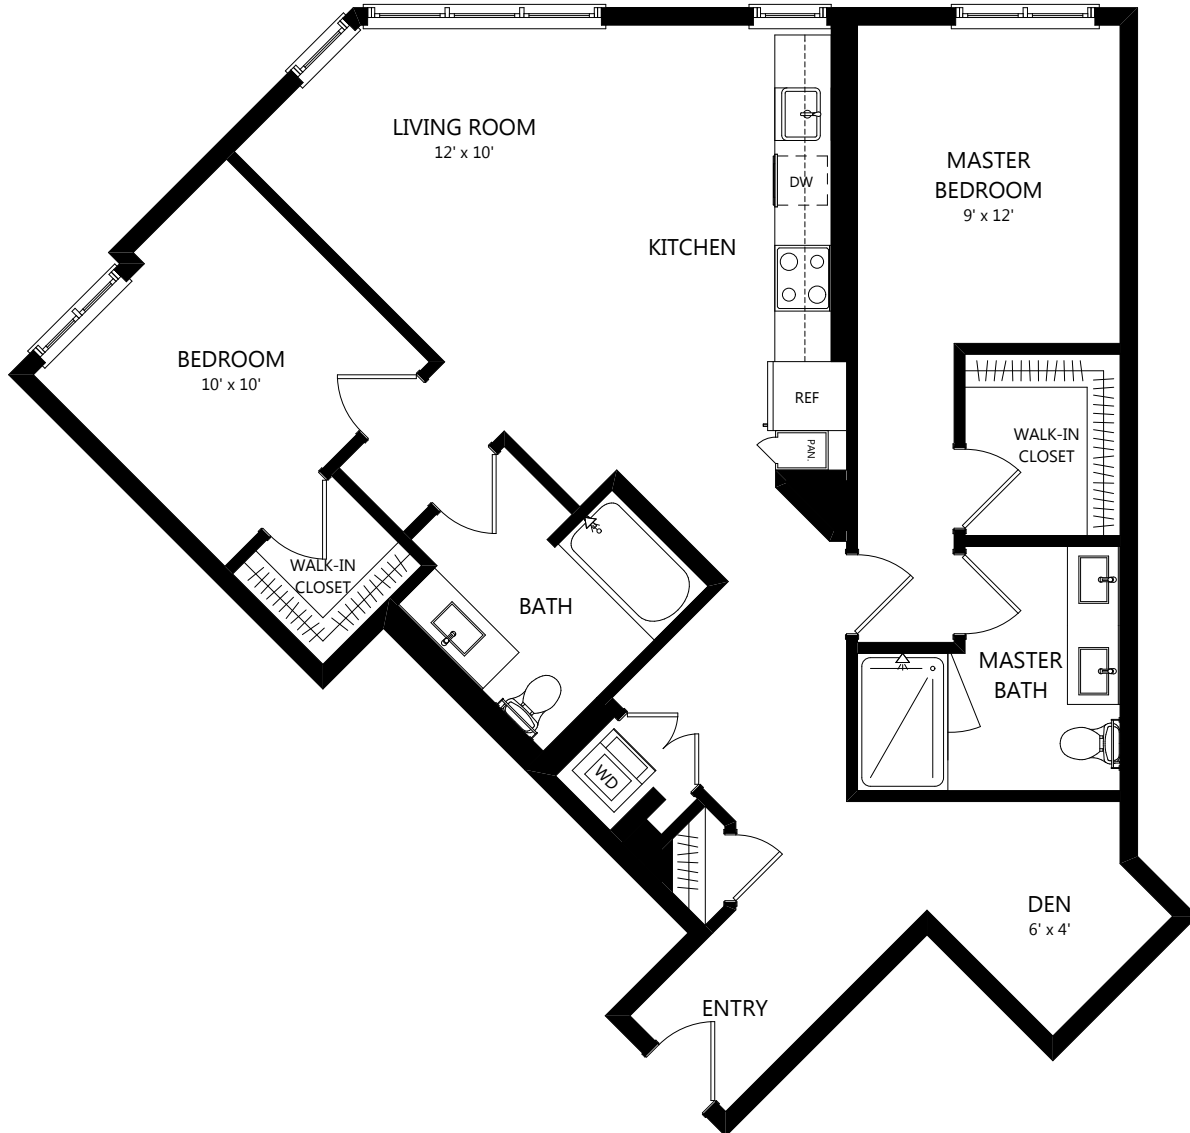

C-11

2 Bed / 2 Bath

1205
SQ. FT.

	100 Park Plaza San Diego, CA 92101
	619-794-0120 www.livepark12.com

Floor plans are artist's rendering. All dimensions are approximate. Actual product and specifications may vary in dimension or detail. Not all features are available in every apartment. Prices and availability are subject to change. Please see a representative for details.