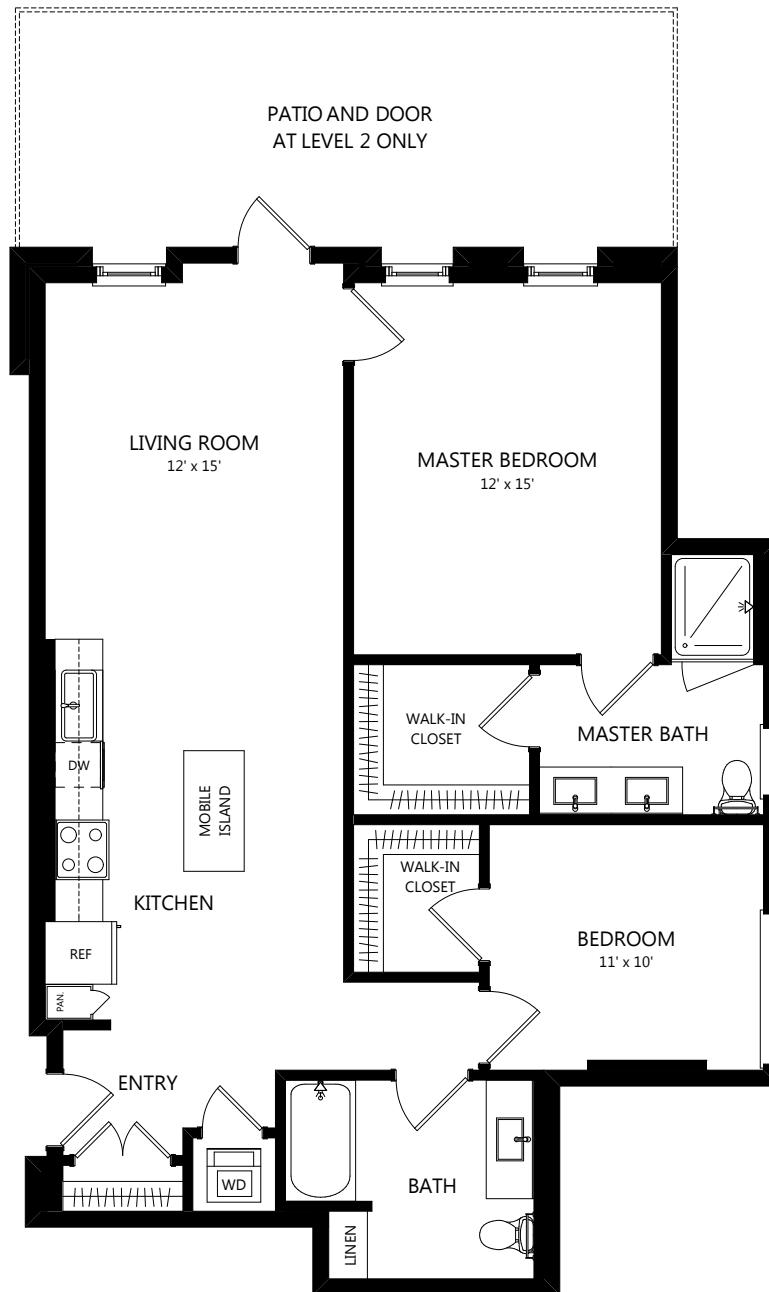

# B-39

1 Bed / 1 Bath

# 688

SQ. FT.

**PARK**  
**12**  
THE COLLECTION

100 Park Plaza | San Diego, CA 92101

619-794-0120 | [www.livepark12.com](http://www.livepark12.com)

*Floor plans are artist's rendering. All dimensions are approximate. Actual product and specifications may vary in dimension or detail. Not all features are available in every apartment. Prices and availability are subject to change. Please see a representative for details.*