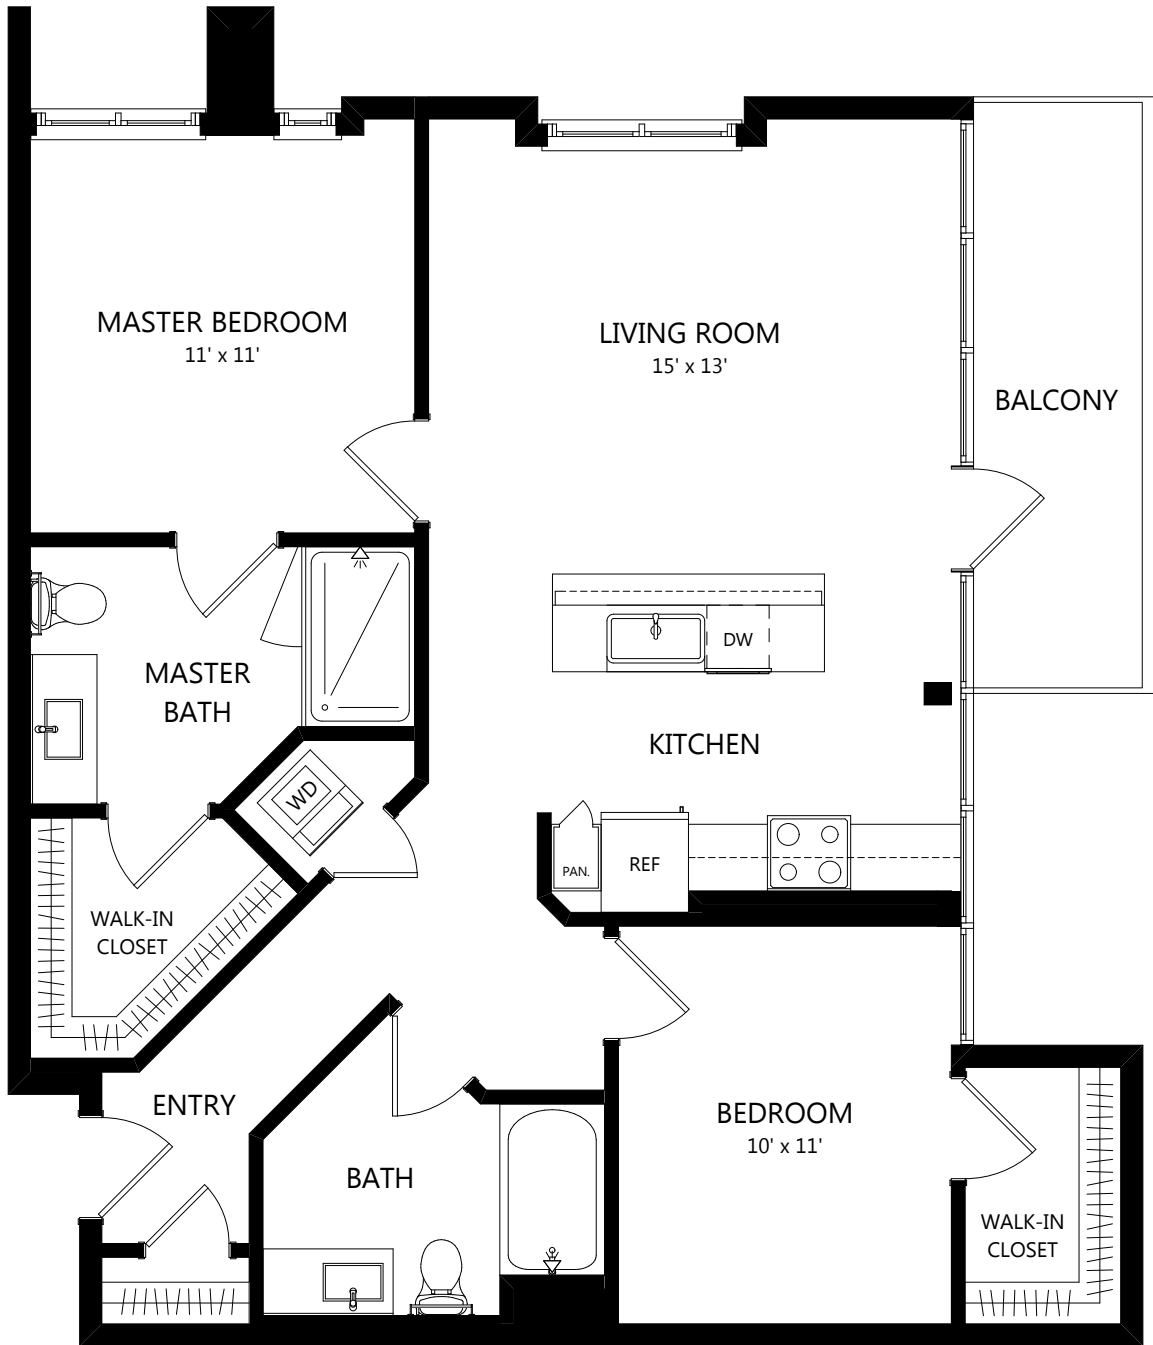

B-38

1 Bed / 1 Bath

765
SQ. FT.

PARK
12
THE COLLECTION

100 Park Plaza | San Diego, CA 92101

619-794-0120 | www.livepark12.com

Floor plans are artist's rendering. All dimensions are approximate. Actual product and specifications may vary in dimension or detail. Not all features are available in every apartment. Prices and availability are subject to change. Please see a representative for details.