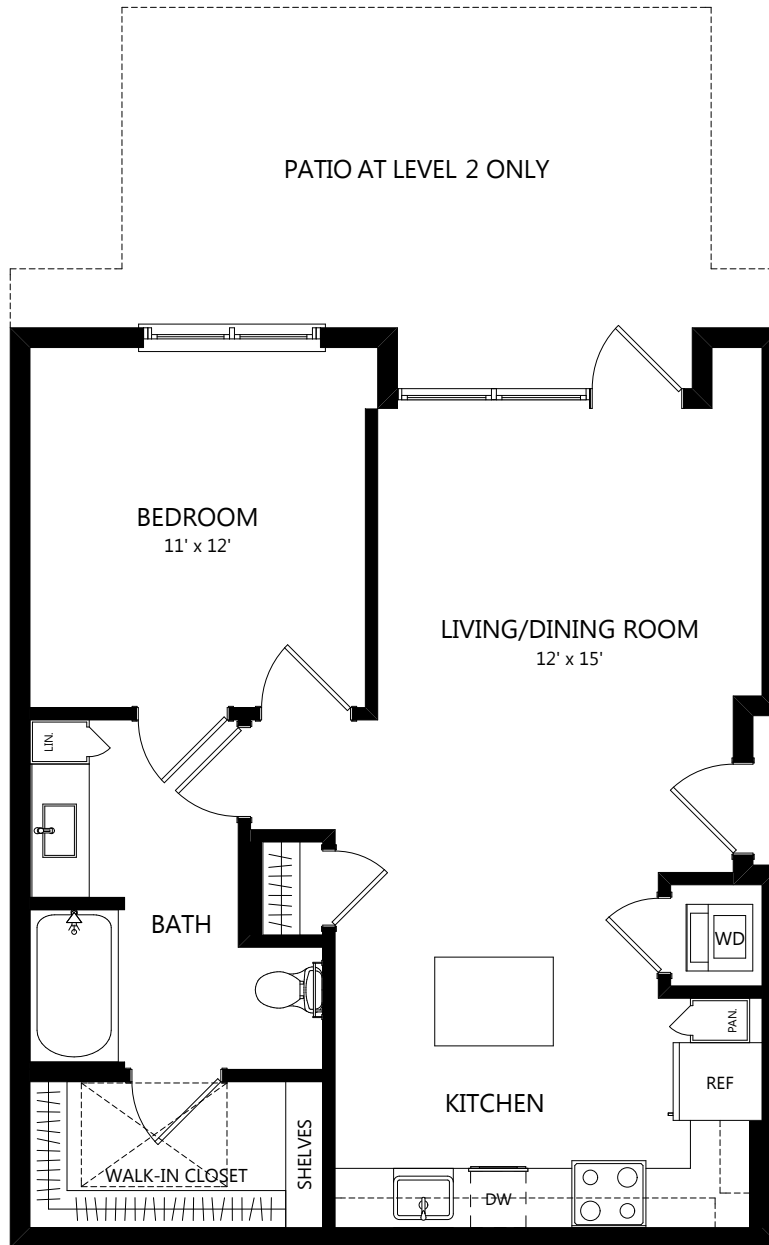

B-37

1 Bed / 1 Bath

798
SQ. FT.

	100 Park Plaza San Diego, CA 92101
	619-794-0120 www.livepark12.com

Floor plans are artist's rendering. All dimensions are approximate. Actual product and specifications may vary in dimension or detail. Not all features are available in every apartment. Prices and availability are subject to change. Please see a representative for details.