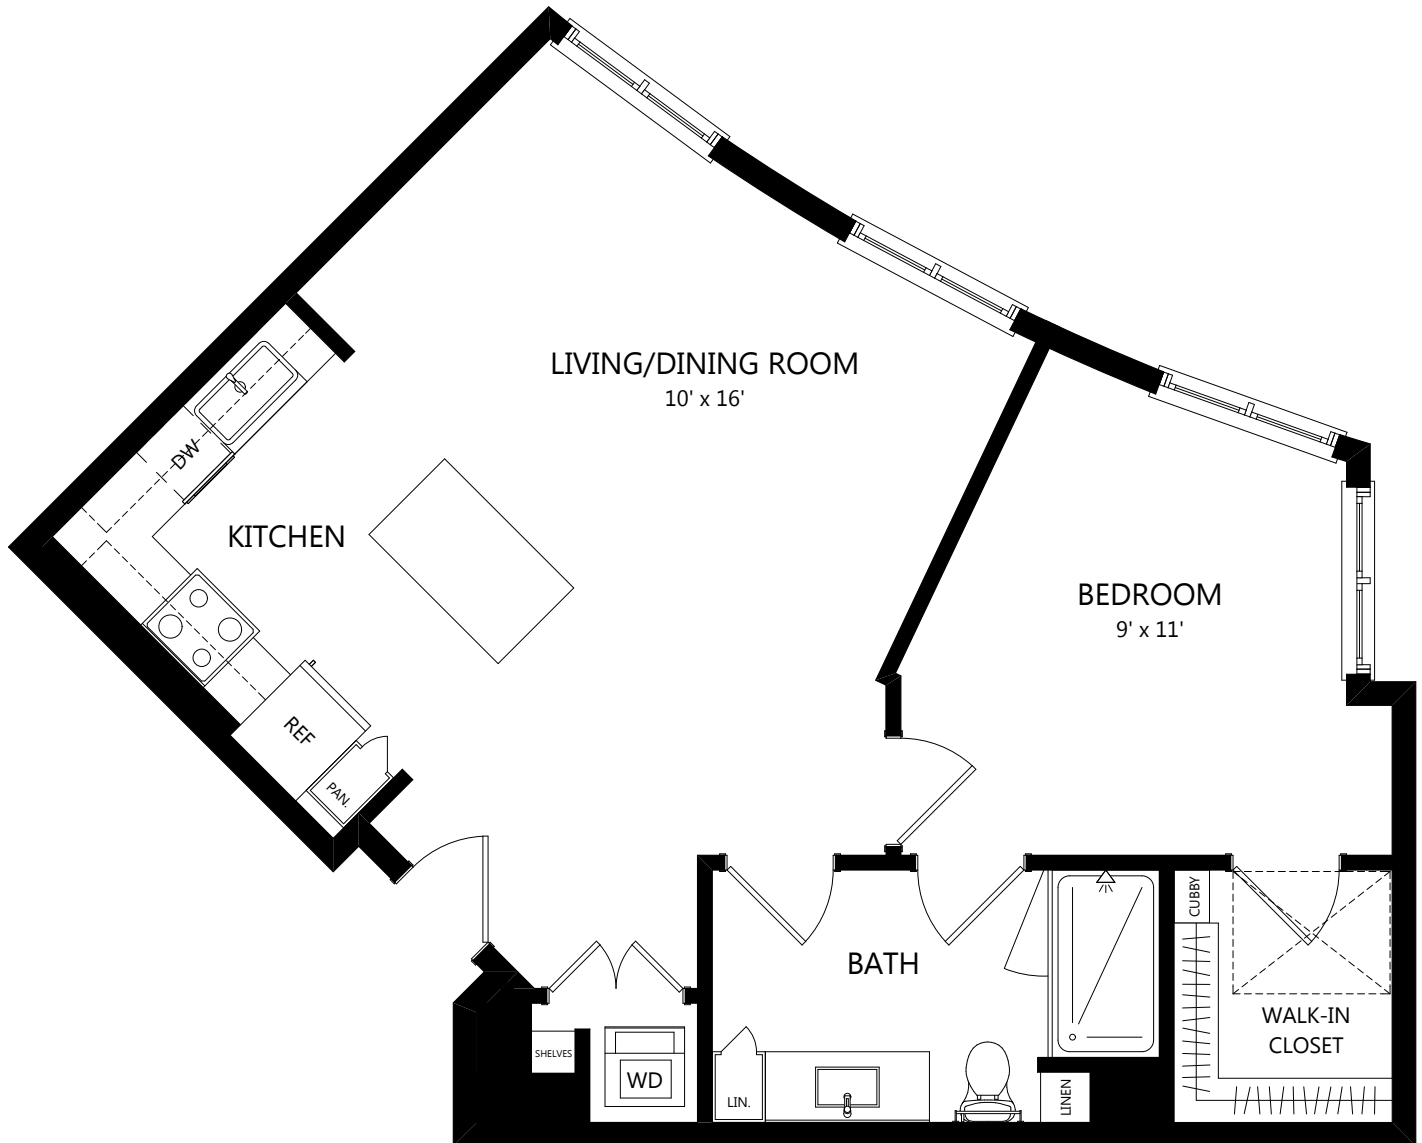

B-34

1 Bed / 1 Bath

831
SQ. FT.

	100 Park Plaza San Diego, CA 92101
	619-794-0120 www.livepark12.com

Floor plans are artist's rendering. All dimensions are approximate. Actual product and specifications may vary in dimension or detail. Not all features are available in every apartment. Prices and availability are subject to change. Please see a representative for details.