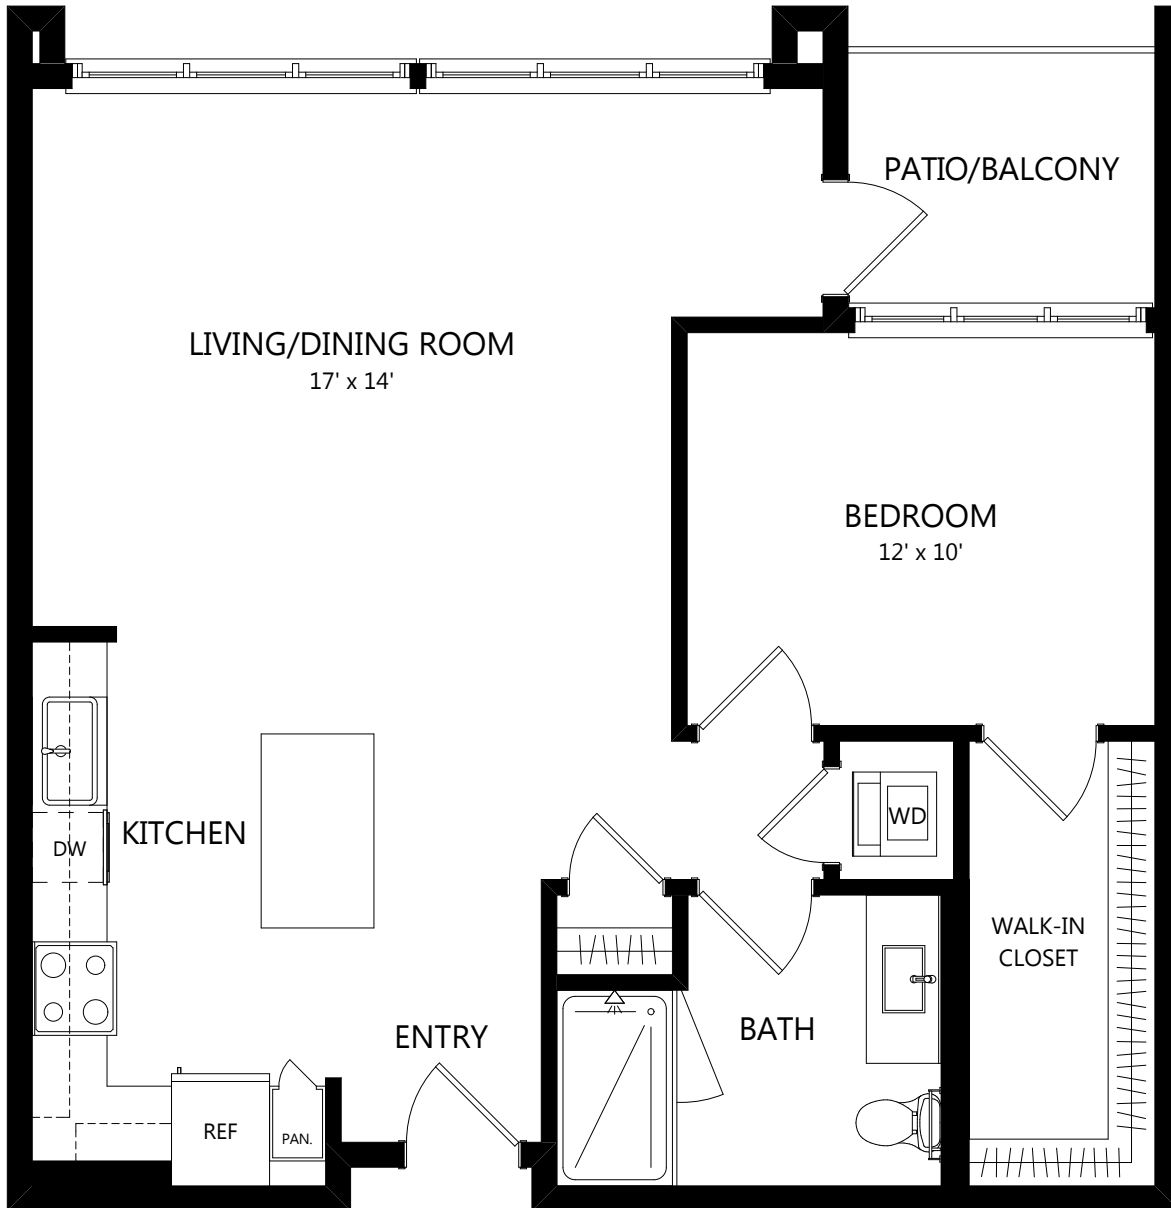

B-32

1 Bed / 1 Bath

892
SQ. FT.

	100 Park Plaza San Diego, CA 92101
	619-794-0120 www.livepark12.com

Floor plans are artist's rendering. All dimensions are approximate. Actual product and specifications may vary in dimension or detail. Not all features are available in every apartment. Prices and availability are subject to change. Please see a representative for details.