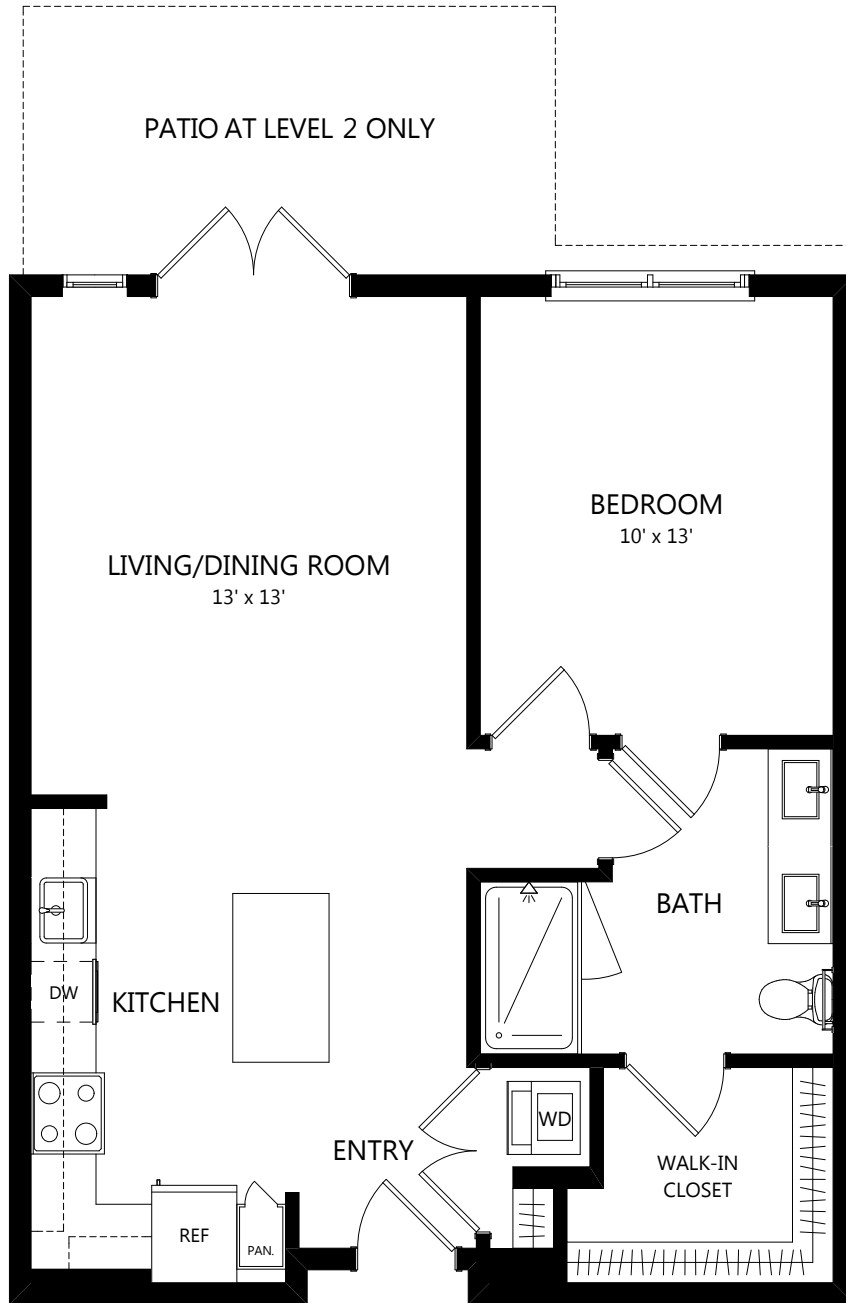

B-31b

1 Bed / 1 Bath

810

SQ. FT.

PARK
12
THE COLLECTION

100 Park Plaza | San Diego, CA 92101

619-794-0120 | www.livepark12.com

Floor plans are artist's rendering. All dimensions are approximate. Actual product and specifications may vary in dimension or detail. Not all features are available in every apartment. Prices and availability are subject to change. Please see a representative for details.