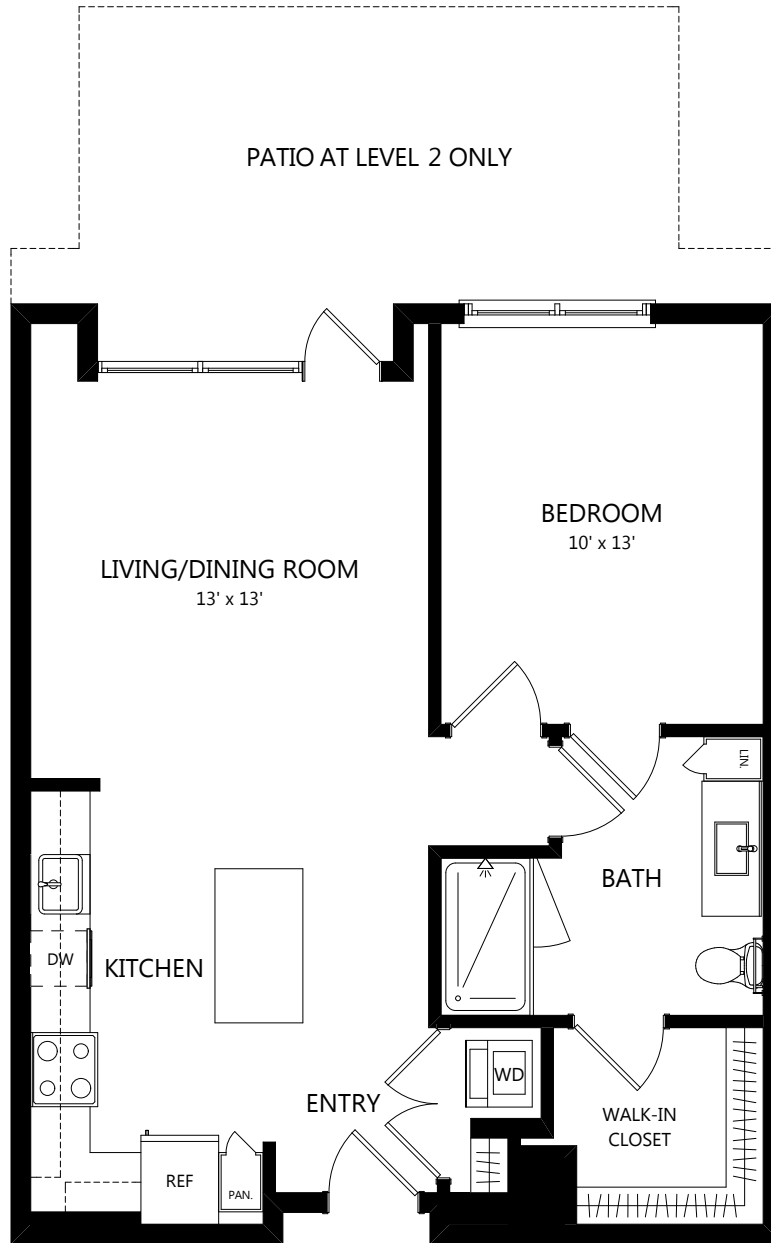

# B-31a

1 Bed / 1 Bath

799  
SQ. FT.

	100 Park Plaza   San Diego, CA 92101
	619-794-0120   <a href="http://www.livepark12.com">www.livepark12.com</a>

*Floor plans are artist's rendering. All dimensions are approximate. Actual product and specifications may vary in dimension or detail. Not all features are available in every apartment. Prices and availability are subject to change. Please see a representative for details.*