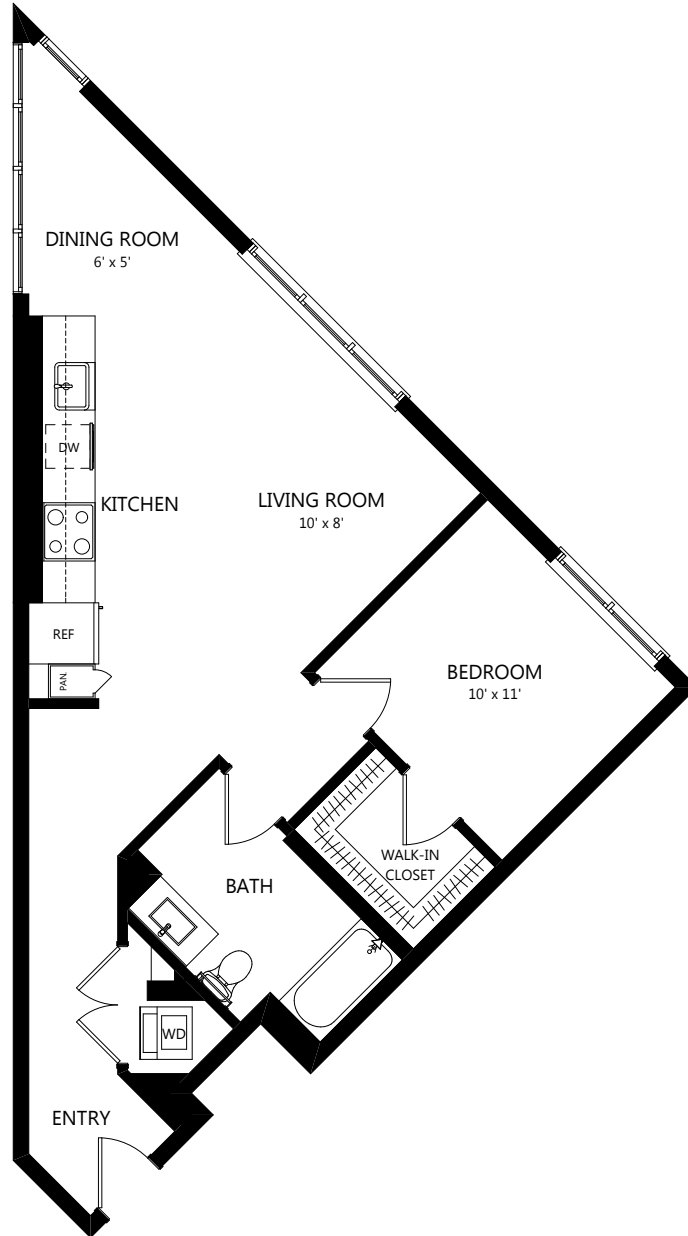

# B-13

1 Bed / 1 Bath

# 820

SQ. FT.

	100 Park Plaza   San Diego, CA 92101
	619-794-0120   <a href="http://www.livepark12.com">www.livepark12.com</a>

*Floor plans are artist's rendering. All dimensions are approximate. Actual product and specifications may vary in dimension or detail. Not all features are available in every apartment. Prices and availability are subject to change. Please see a representative for details.*