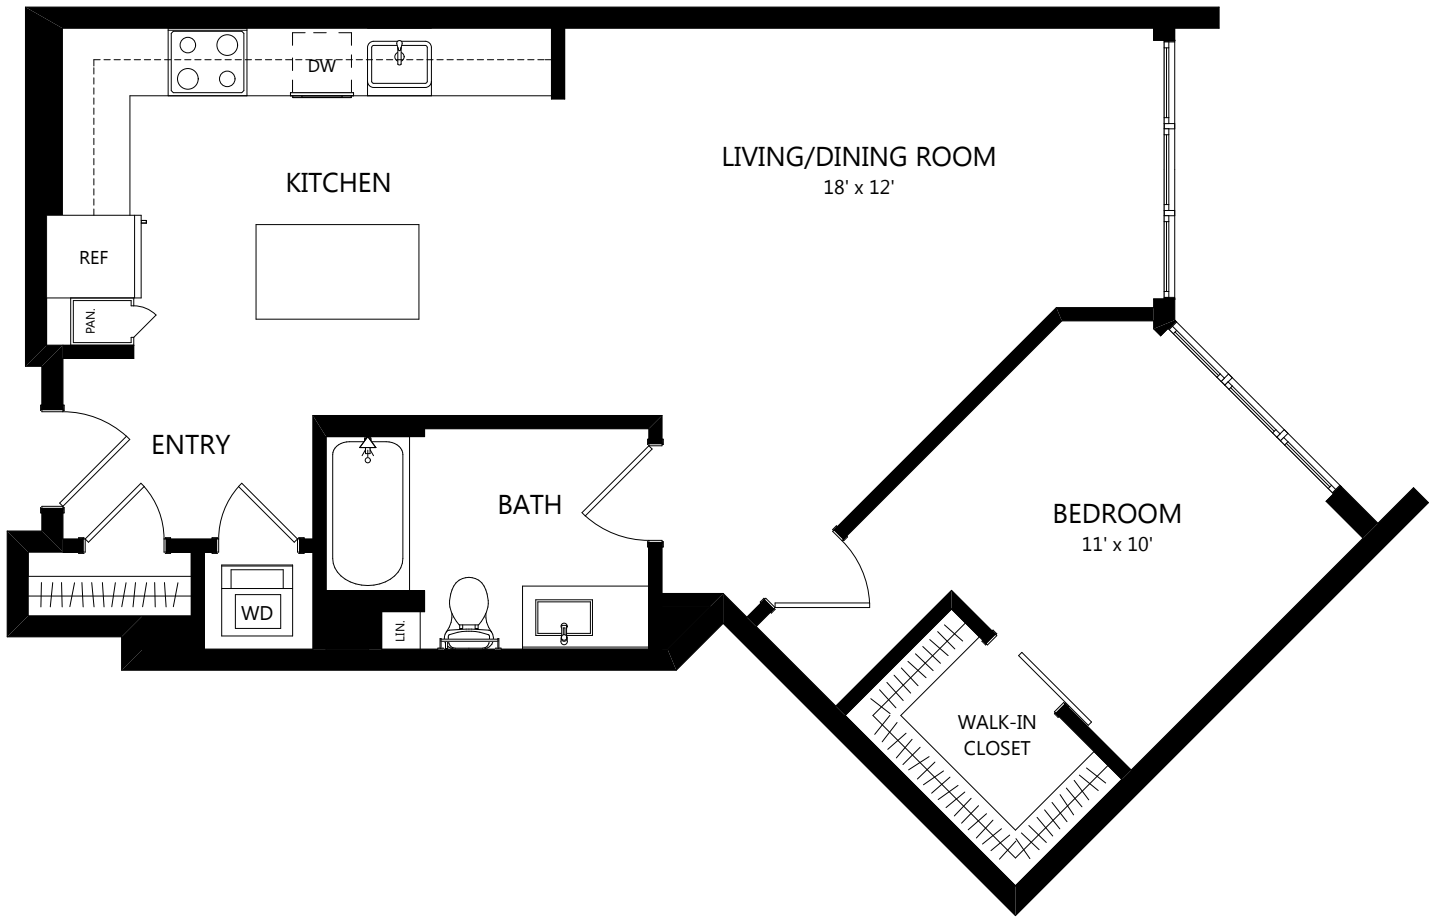

B-12

1 Bed / 1 Bath

864
SQ. FT.

	100 Park Plaza San Diego, CA 92101
	619-794-0120 www.livepark12.com

Floor plans are artist's rendering. All dimensions are approximate. Actual product and specifications may vary in dimension or detail. Not all features are available in every apartment. Prices and availability are subject to change. Please see a representative for details.