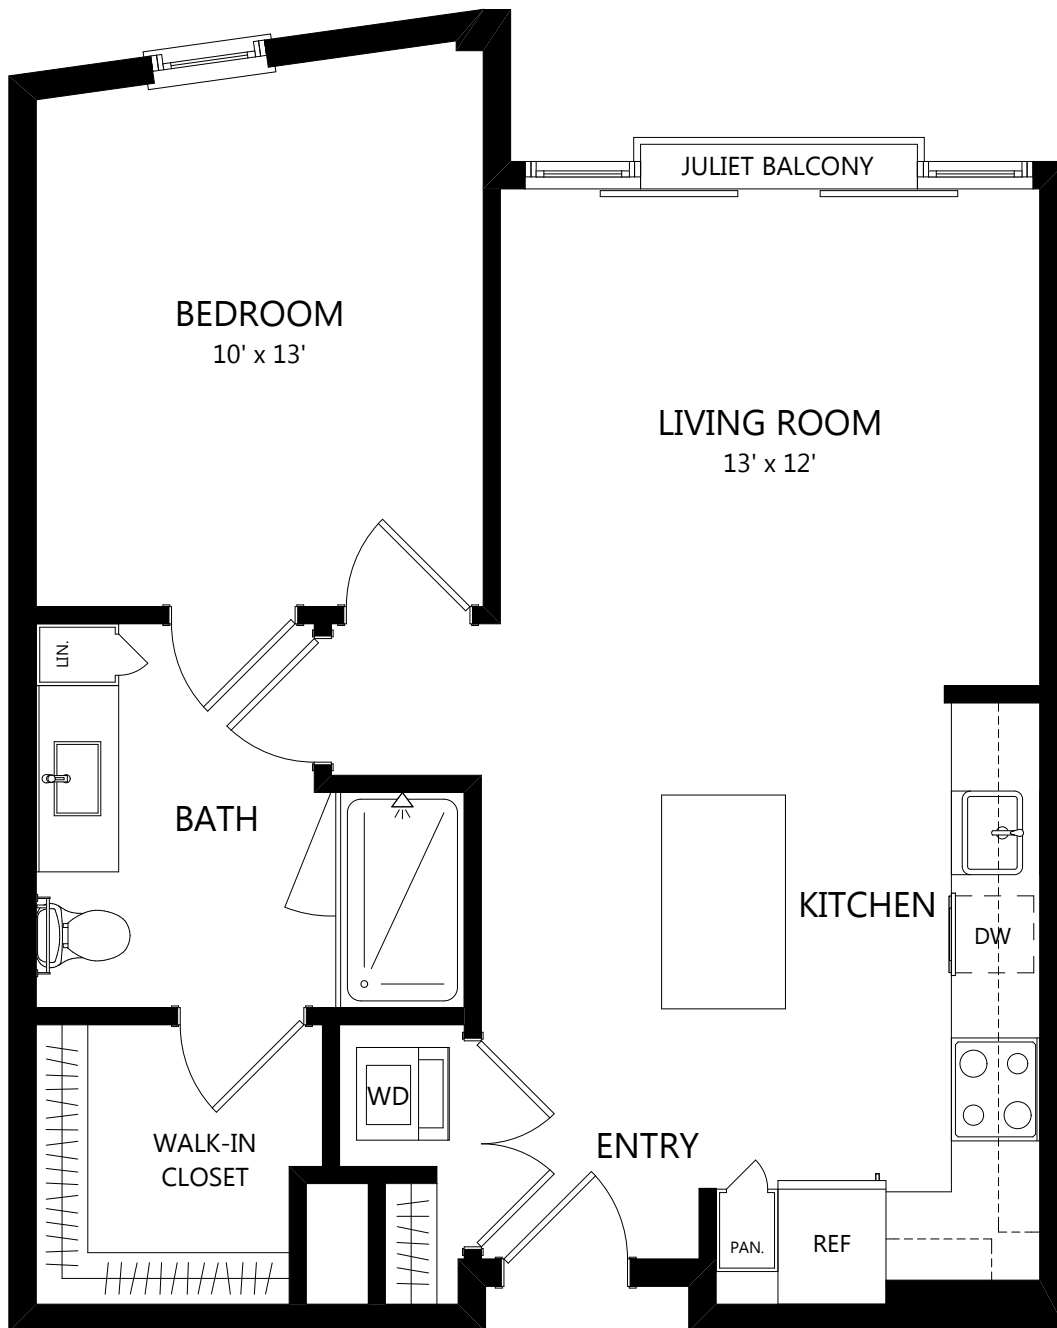

# B-11b

1 Bed / 1 Bath

731  
SQ. FT.

	100 Park Plaza   San Diego, CA 92101
	619-794-0120   <a href="http://www.livepark12.com">www.livepark12.com</a>

Floor plans are artist's rendering. All dimensions are approximate. Actual product and specifications may vary in dimension or detail. Not all features are available in every apartment. Prices and availability are subject to change. Please see a representative for details.