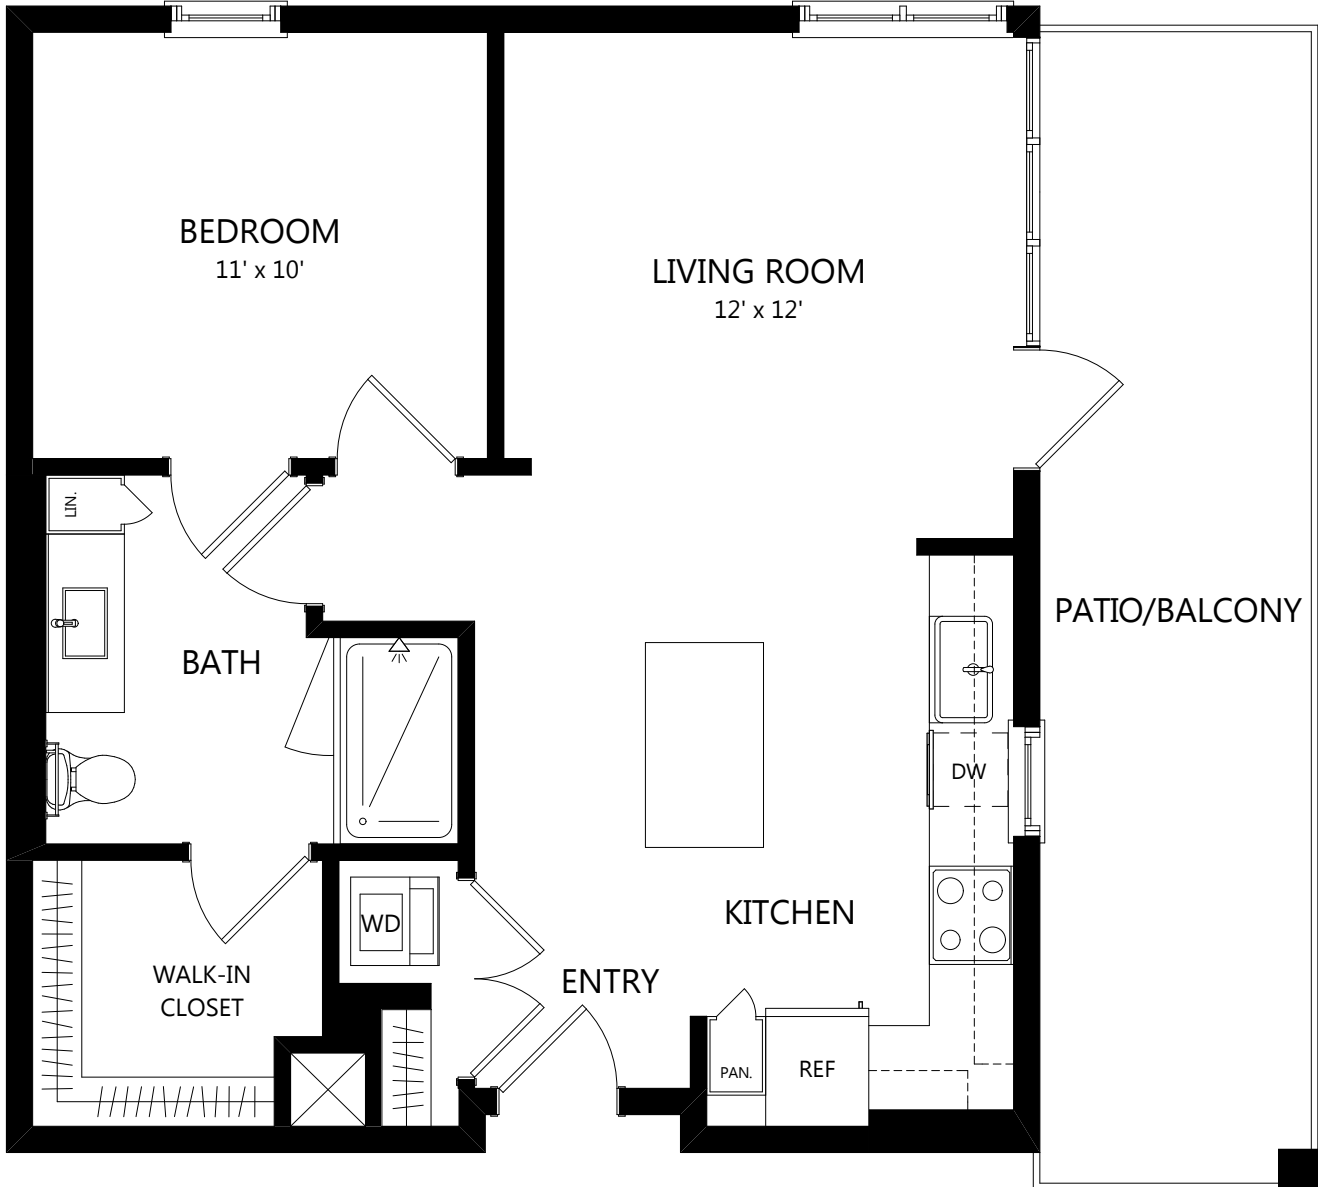

B-11a

1 Bed / 1 Bath

75¹
SQ. FT.

	100 Park Plaza San Diego, CA 92101
	619-794-0120 www.livepark12.com

Floor plans are artist's rendering. All dimensions are approximate. Actual product and specifications may vary in dimension or detail. Not all features are available in every apartment. Prices and availability are subject to change. Please see a representative for details.