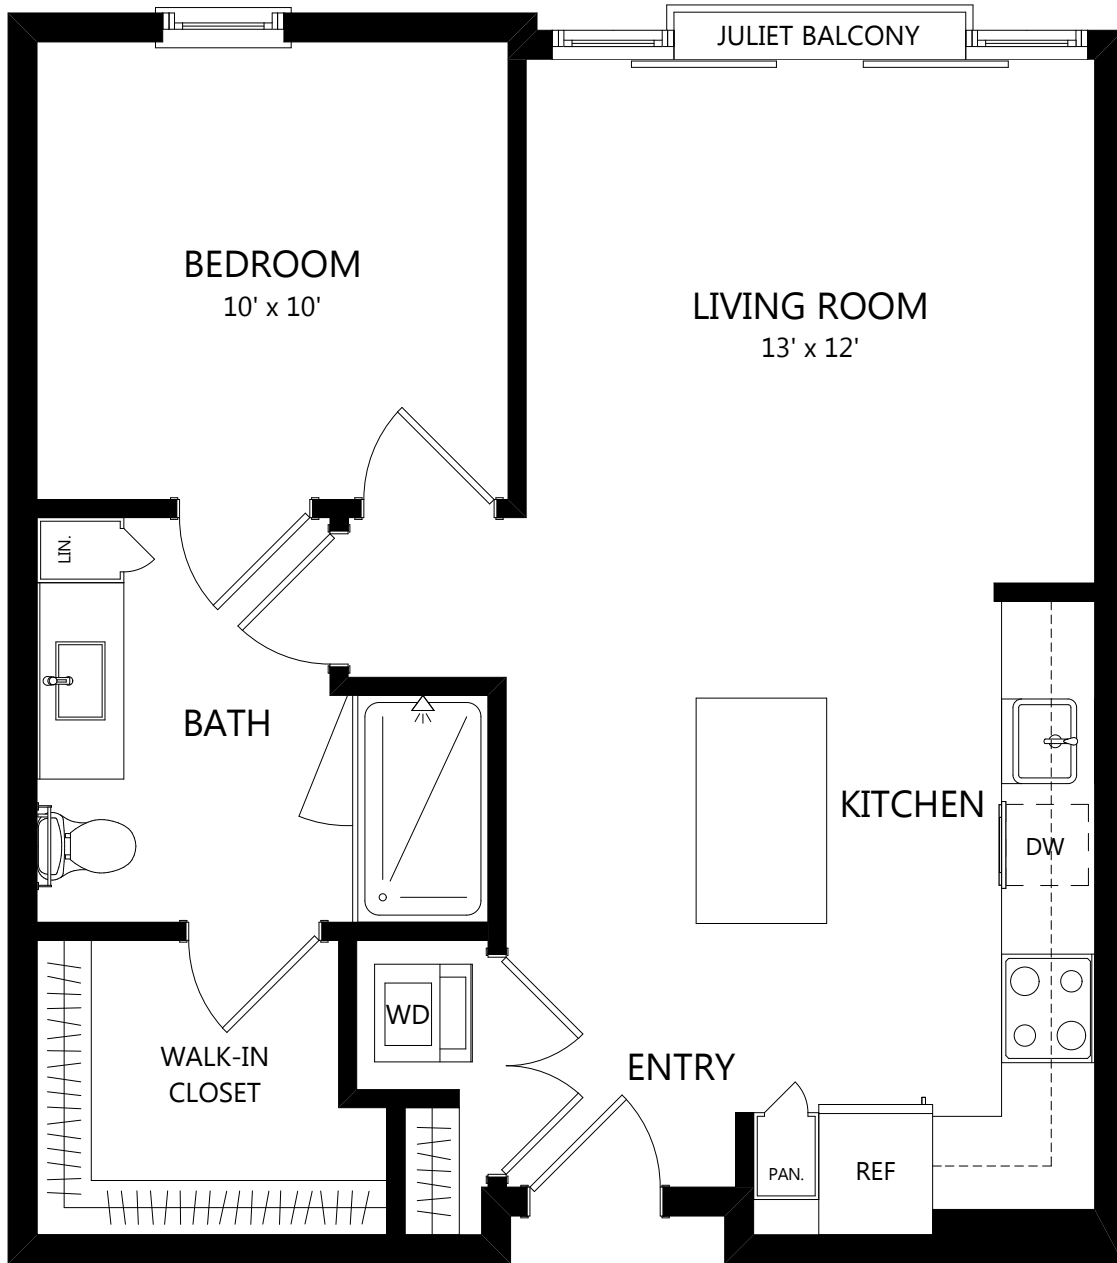

B-11

1 Bed / 1 Bath

743
SQ. FT.

	100 Park Plaza San Diego, CA 92101
	619-794-0120 www.livepark12.com

Floor plans are artist's rendering. All dimensions are approximate. Actual product and specifications may vary in dimension or detail. Not all features are available in every apartment. Prices and availability are subject to change. Please see a representative for details.