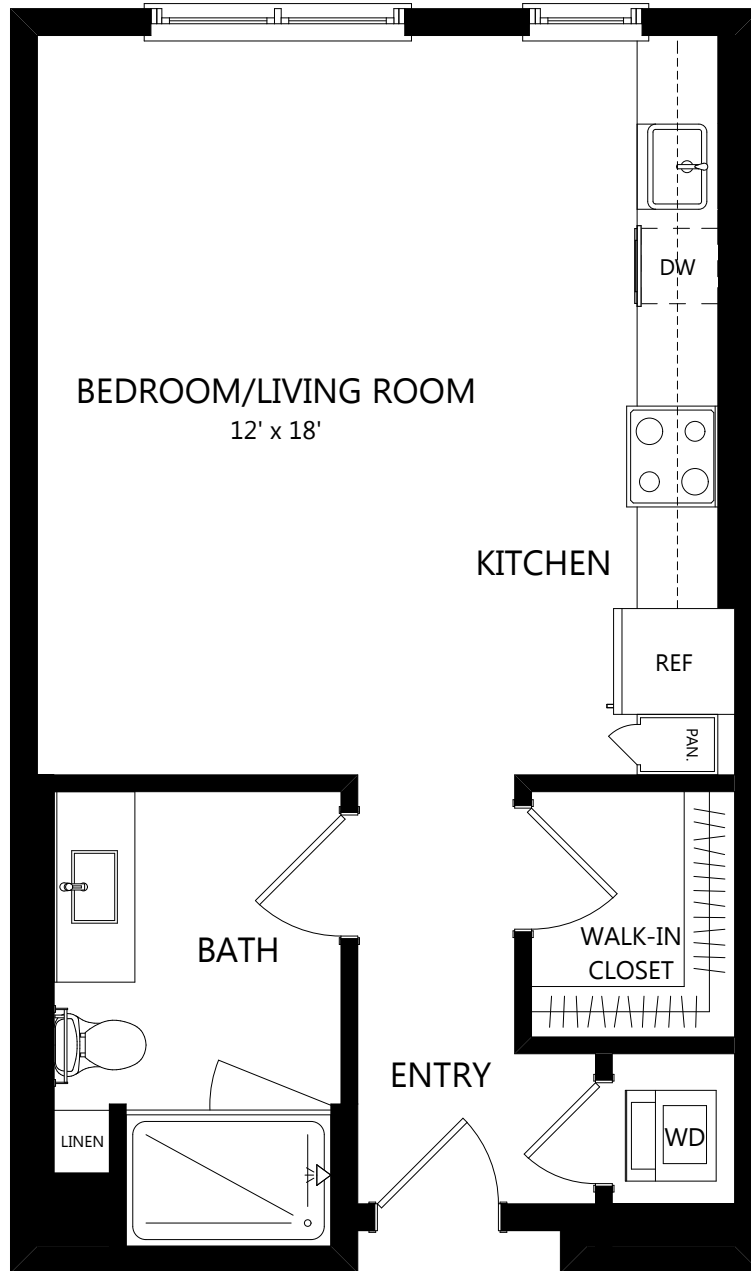

A-33

Studio / 1 Bath

576
SQ. FT.

	100 Park Plaza San Diego, CA 92101
	619-794-0120 www.livepark12.com

Floor plans are artist's rendering. All dimensions are approximate. Actual product and specifications may vary in dimension or detail. Not all features are available in every apartment. Prices and availability are subject to change. Please see a representative for details.