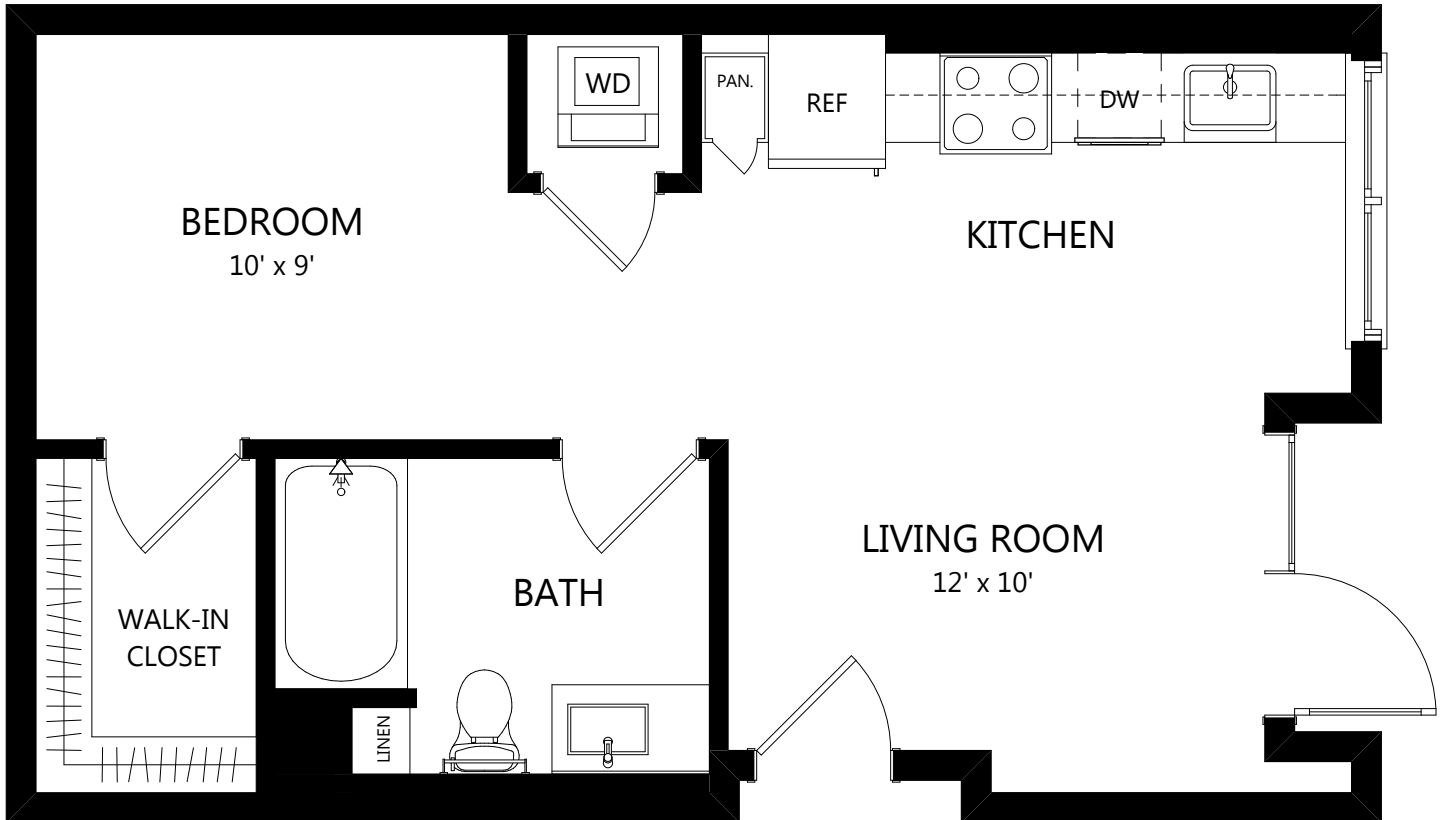

A-32

Studio / 1 Bath

556
SQ. FT.

	100 Park Plaza San Diego, CA 92101
	619-794-0120 www.livepark12.com

Floor plans are artist's rendering. All dimensions are approximate. Actual product and specifications may vary in dimension or detail. Not all features are available in every apartment. Prices and availability are subject to change. Please see a representative for details.