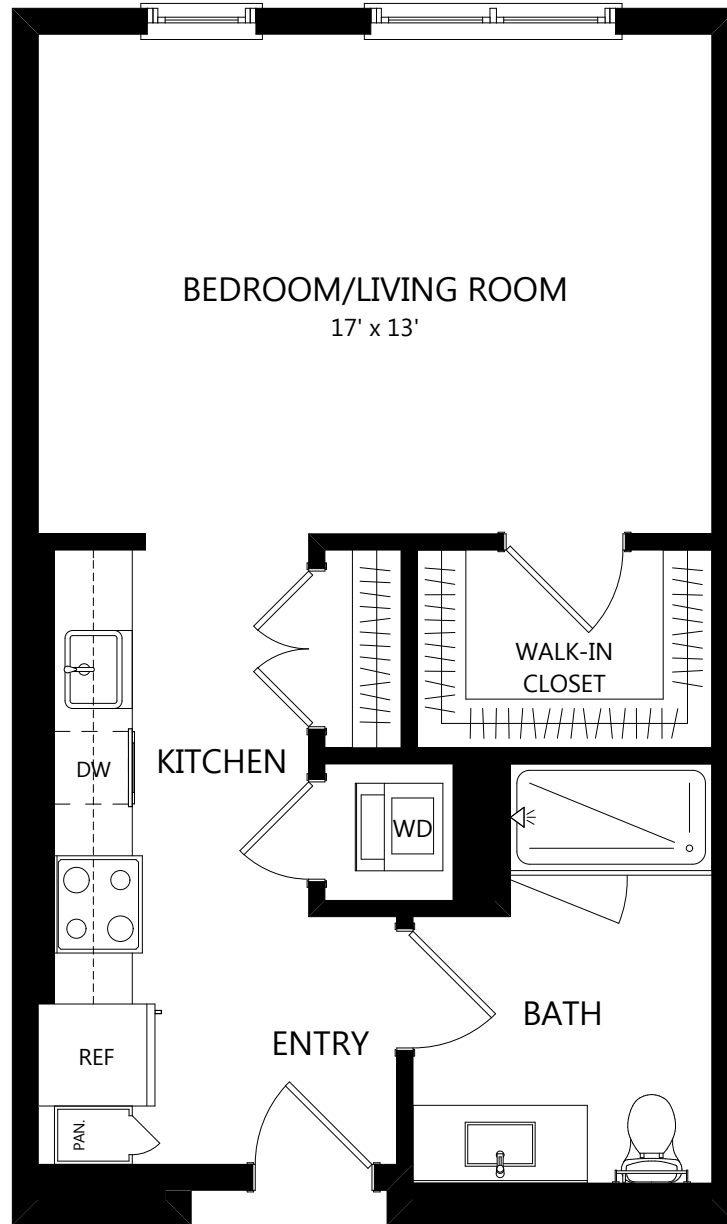

A-31b

Studio / 1 Bath

561
SQ. FT.

	100 Park Plaza San Diego, CA 92101
	619-794-0120 www.livepark12.com

Floor plans are artist's rendering. All dimensions are approximate. Actual product and specifications may vary in dimension or detail. Not all features are available in every apartment. Prices and availability are subject to change. Please see a representative for details.