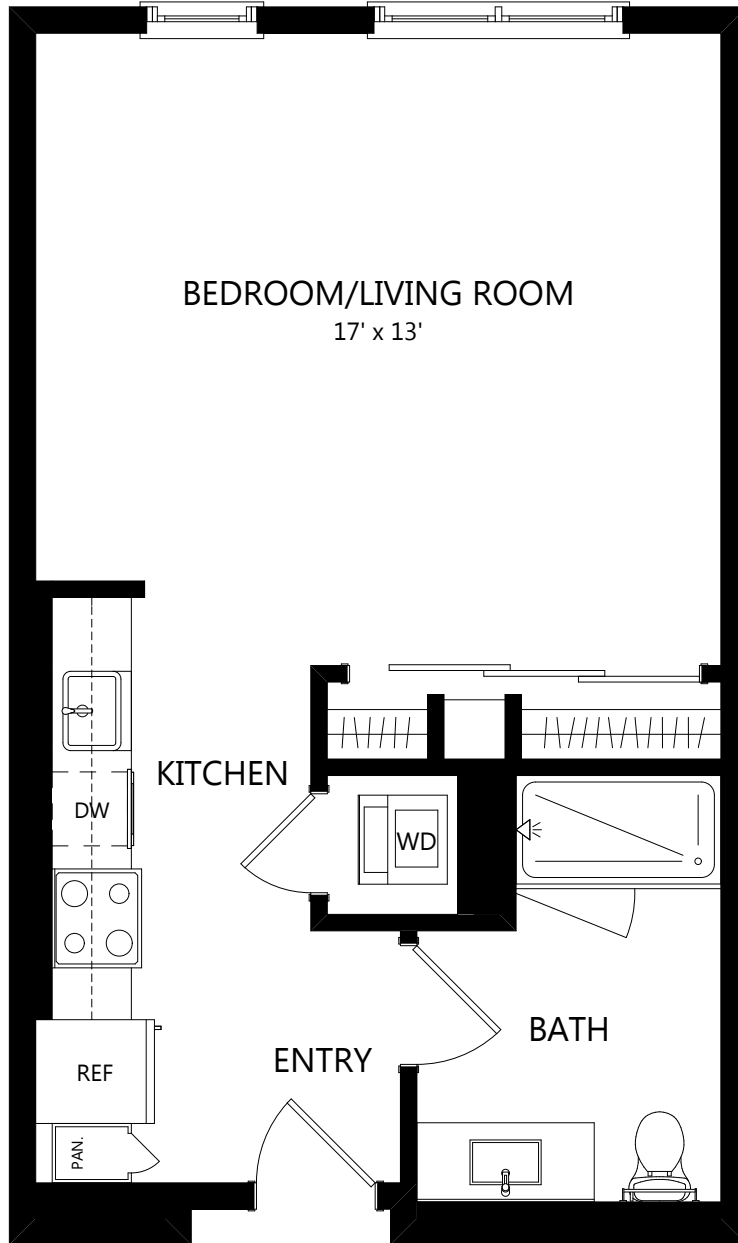

A-31a

Studio / 1 Bath

566
SQ. FT.

| | |
|--|---|
| | 100 Park Plaza San Diego, CA 92101 |
| | 619-794-0120 www.livepark12.com |

Floor plans are artist's rendering. All dimensions are approximate. Actual product and specifications may vary in dimension or detail. Not all features are available in every apartment. Prices and availability are subject to change. Please see a representative for details.