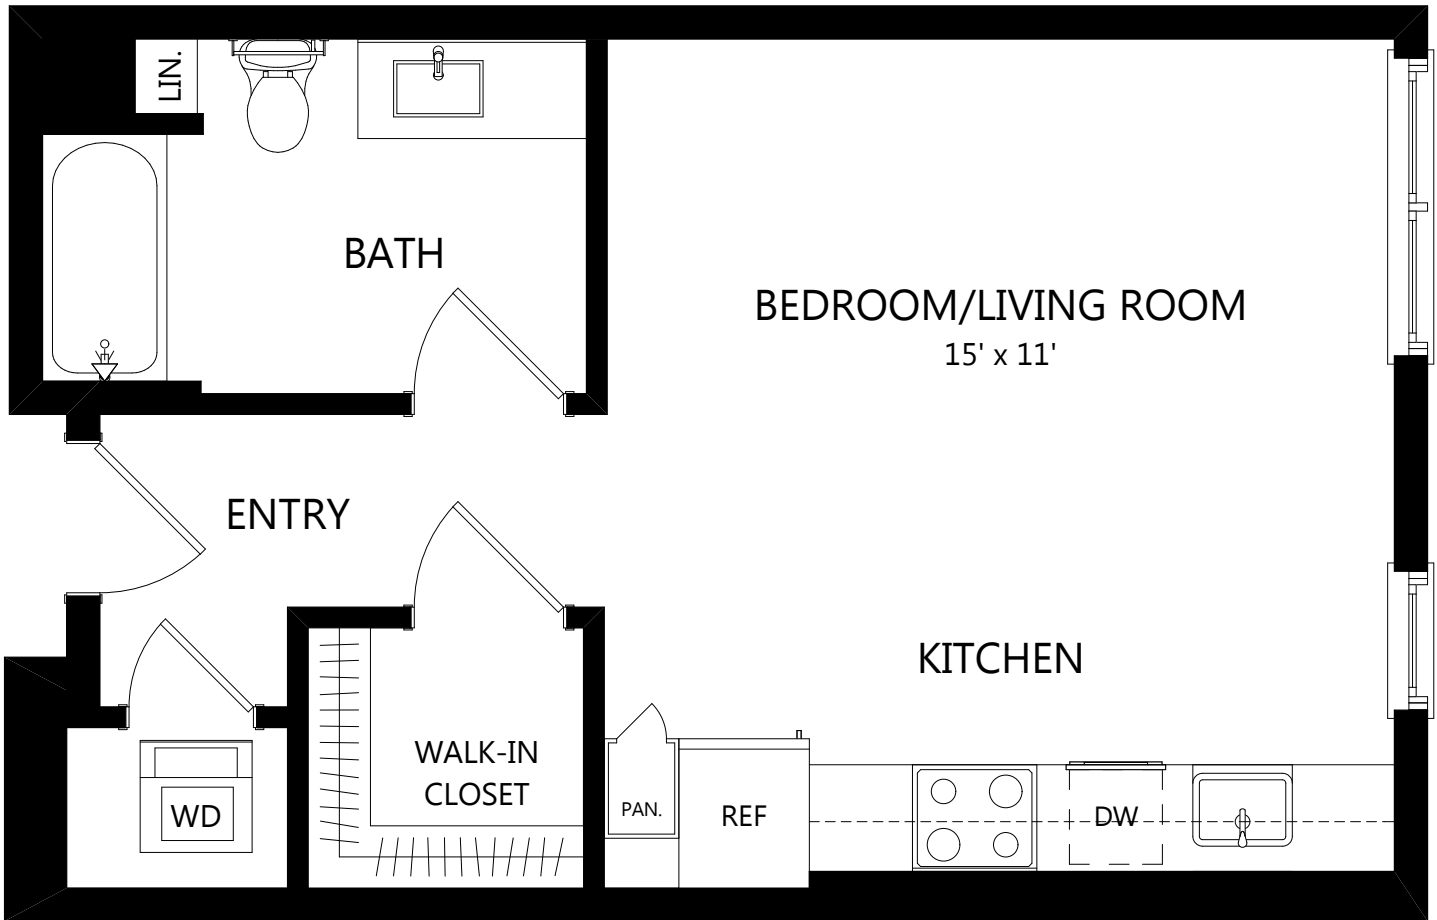

A-13

Studio / 1 Bath

509
SQ. FT.

	100 Park Plaza San Diego, CA 92101
	619-794-0120 www.livepark12.com

Floor plans are artist's rendering. All dimensions are approximate. Actual product and specifications may vary in dimension or detail. Not all features are available in every apartment. Prices and availability are subject to change. Please see a representative for details.