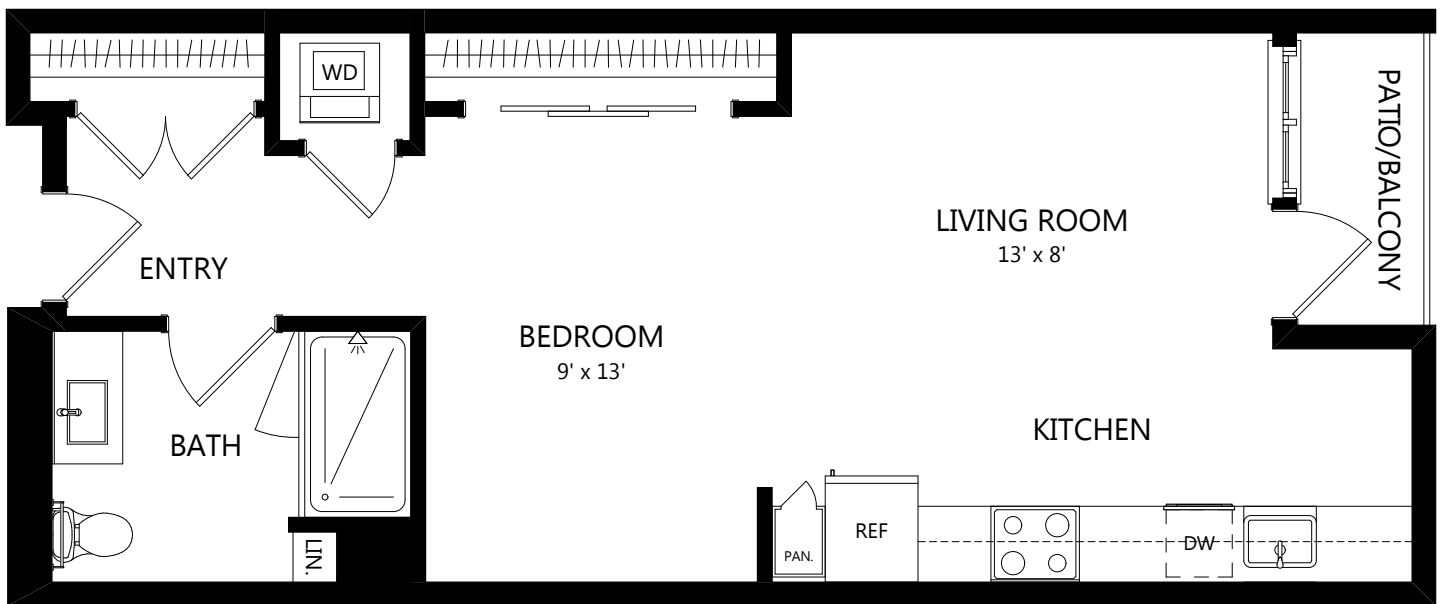

A-12

Studio / 1 Bath

644
SQ. FT.

	100 Park Plaza San Diego, CA 92101
	619-794-0120 www.livepark12.com

Floor plans are artist's rendering. All dimensions are approximate. Actual product and specifications may vary in dimension or detail. Not all features are available in every apartment. Prices and availability are subject to change. Please see a representative for details.