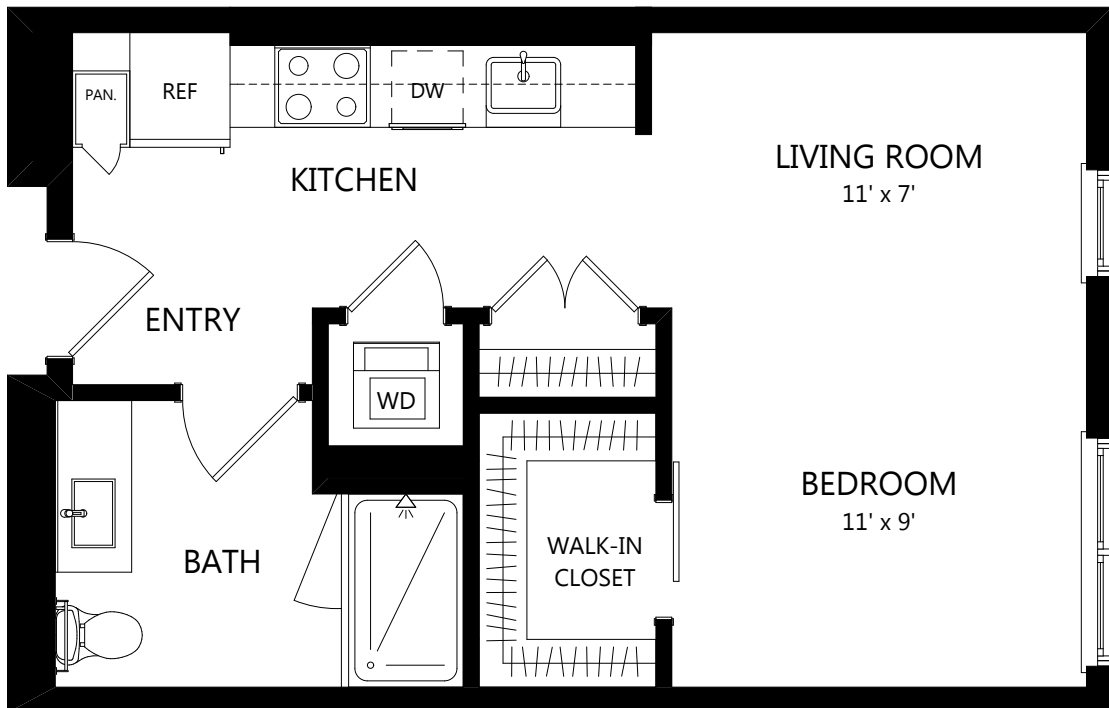

A-11a

Studio / 1 Bath

518
SQ. FT.

	100 Park Plaza San Diego, CA 92101
	619-794-0120 www.livepark12.com

Floor plans are artist's rendering. All dimensions are approximate. Actual product and specifications may vary in dimension or detail. Not all features are available in every apartment. Prices and availability are subject to change. Please see a representative for details.